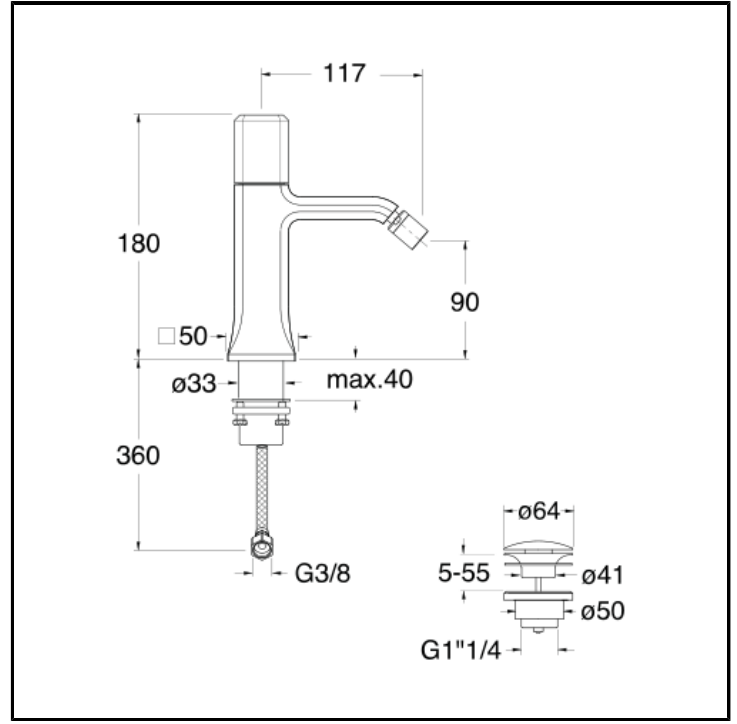

Progressive bidet mixer with 1"1/4 Up&Down waste

FINITURE

-  Chrome
-  Polished black chrome
-  Brushed black chrome
-  Polished metallic
-  Brushed metallic
-  Yellow gold oro
-  PVD polished rose gold
-  PVD brushed rose gold