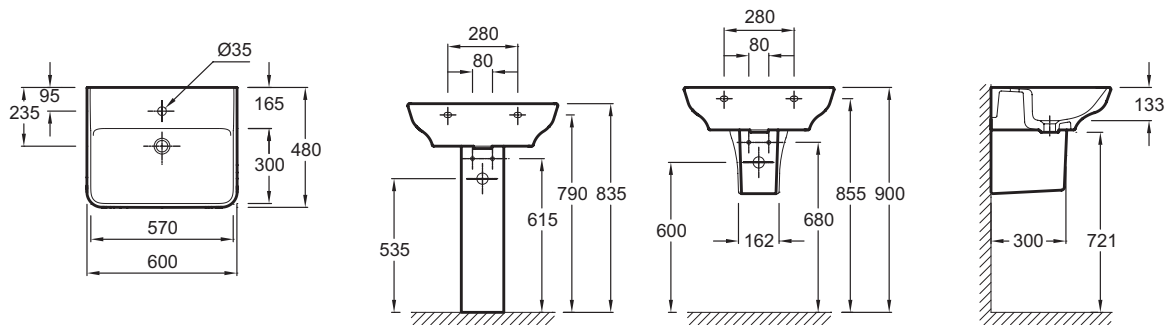

EGD011

Collection: STRUKTURA

Finish*:

00 - White

Main features:

Features

- DIMENSIONS: 60 x 48 cm
- MATERIAL: Ceramic
- NORMS AND REGULATION: NF
- INSTALLATION: Self-supporting
- OVERFLOW: Without overflow hole
- WEIGHT: 18 kg
- INSTALLATION TYPE: Self-supporting
- TAP DRILLING: 1 tap hole
- GROUND/UNGROUND: Install with furniture
- NUMBER OF VANITY BASINS FOR VANITY TOPS: Single basin vanity top

Consumer benefits

- DESIGN: Softened geometric design, delicate edges, washbasin with "ground" option for furniture installation
- FUNCTIONALITY: Soft slopes for easy cleaning, deep basin (13 cm) reduces splashes, wide rear ledge

Technical drawing

Product Specification: Washbasin 60 cm. EGD011. Collection: STRUKTURA. DIMENSIONS: 60 x 48 cm. WEIGHT: 18 kg. MATERIAL: Ceramic. INSTALLATION TYPE: Self-supporting. NORMS AND REGULATION: NF. TAP DRILLING: 1 tap hole. INSTALLATION: Self-supporting. GROUND/UNGROUND: Install with furniture. OVERFLOW: Without overflow hole. NUMBER OF VANITY BASINS FOR VANITY TOPS: Single basin vanity top.