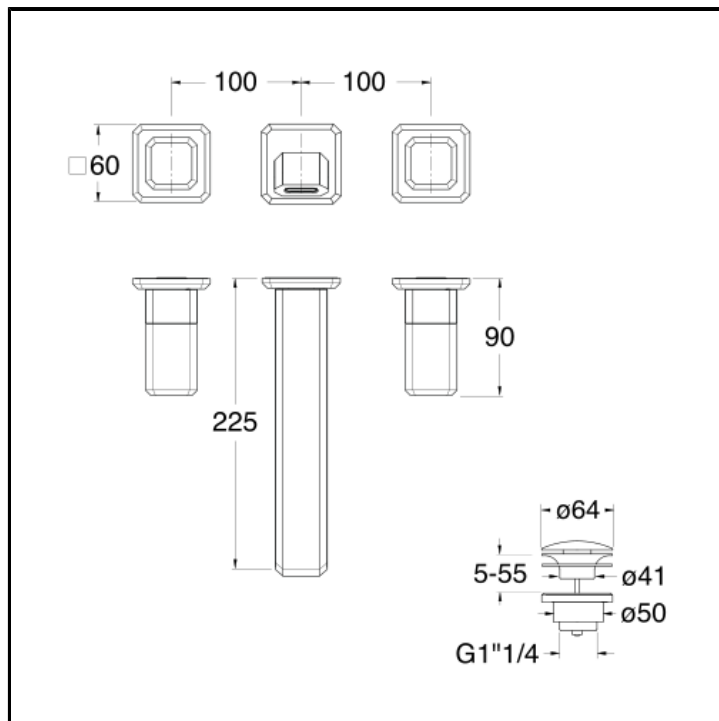

Wall mounted basin mixer LARGE external parts for CRICS233 (side controls) - CRICS234 (right side) with 1"1/4 Up&Down waste

FINITURE

-  Chrome
-  Polished black chrome
-  Brushed black chrome
-  Polished metallic
-  Brushed metallic
-  Yellow gold oro
-  PVD polished rose gold
-  PVD brushed rose gold

FEATURES (MODEL NAME SIDE)

- Large

COMMAND

- Bicomando

INSTALLATION

- Wall

TPOLOGY

-