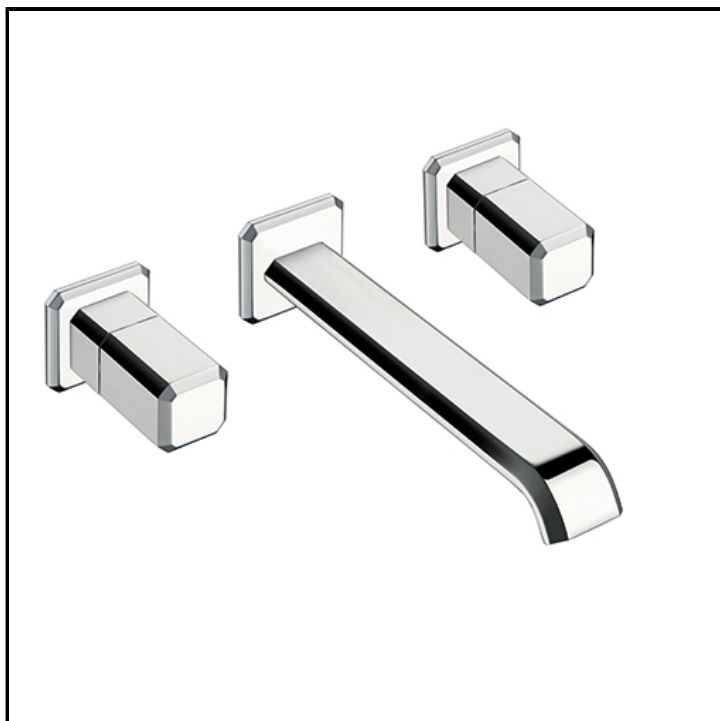

Wall mounted basin mixer LARGE external parts for CRICS233 (side controls) - CRICS234 (right side) with 1"1/4 Up&Down waste

FINITURE

-  Chrome
-  Polished black chrome
-  Brushed black chrome
-  Polished metallic
-  Brushed metallic
-  Yellow gold oro
-  PVD polished rose gold
-  PVD brushed rose gold

FEATURES (MODEL NAME SIDE)

- Large

COMMAND

- Bicomando

INSTALLATION

- Wall

TPOLOGY

-