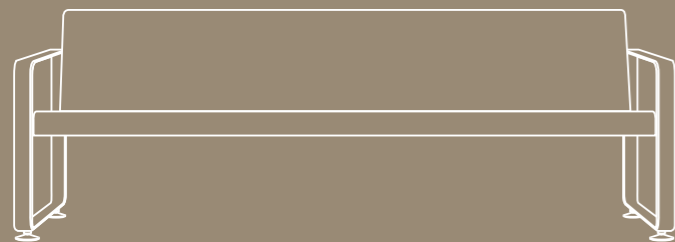

NEOS

Aitor García de Vicuña

INCLASS

Designed by Aitor García de Vicuña, NEOS is a bench system especially designed to be used in large public spaces such as airports, hospitals, stations, as well as in waiting rooms.

8 (800) 500-70-36

Продажа дизайнерской мебели, света и аксессуаров по всей России

www.barcelonadesign.com

The mono-shell seat is produced in lacquered wood and also with natural beech or oak veneers with any of the INCLASS sample card. The metal parts can be finished in aluminium, white or black colour. For projects the benches can be produced with customized finishings.

El asiento monocasco se fabrica en madera lacada o con chapas de madera de haya o de roble acabadas en todos los colores del muestrario INCLASS. Las partes metálicas se pueden acabar en color aluminio, blanco o negro. Para proyectos especiales los bancos se pueden producir con acabados personalizados