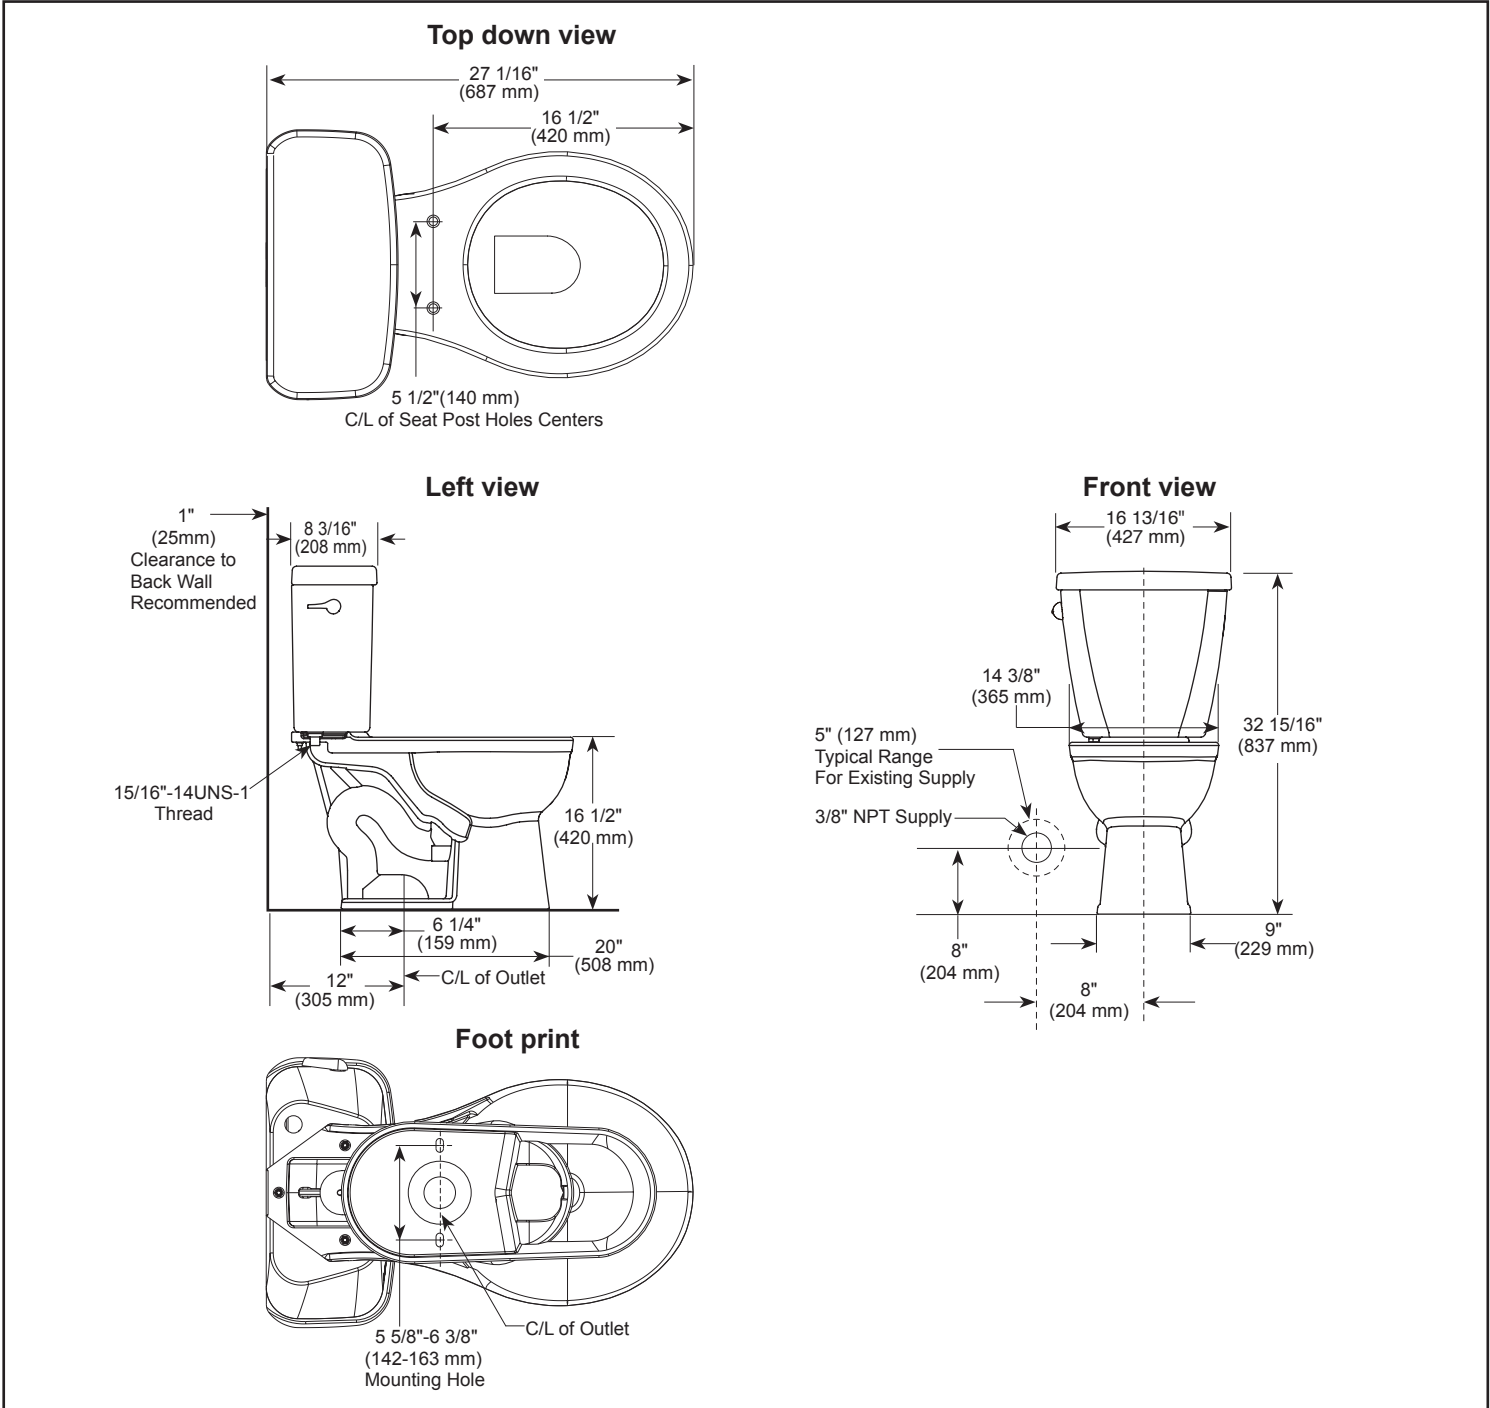

Prelude® TOILET C41201▲

■ Round Bowl

Submitted Model No.: _____

Specific Features: _____

▲ Designate proper finish suffix (-WH for white)

Delta reserves the right (1) to make changes in specifications and materials, and (2) to change or discontinue models, both without notice or obligation. Dimensions are for reference only. See full-line pricebook or www.deltatoilet.com for finish options and product availability.