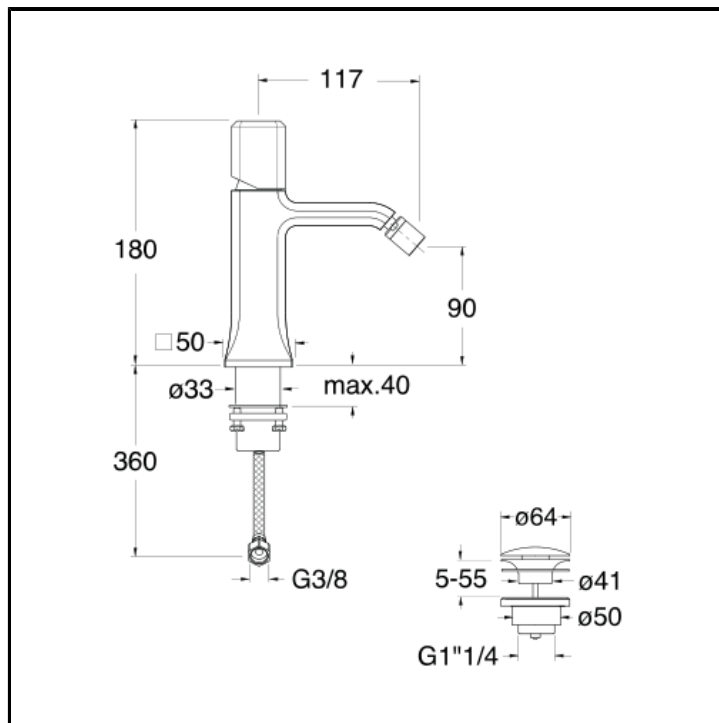

Bidet mixer with 1"1/4 Up&Down waste

FINITURE

-  Chrome
-  Polished black chrome
-  Brushed black chrome
-  Polished metallic
-  Brushed metallic
-  Yellow gold oro
-  PVD polished rose gold
-  PVD brushed rose gold