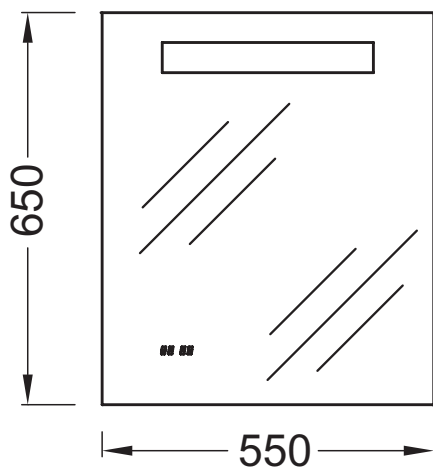

### Features

- DIMENSIONS: 55 x 3 x 65 cm
- MATERIAL: Glass
- POWER: 230V, 5W, class II, IP 44
- CLOCK: Yes
- WEIGHT: 7 kg
- INSTALLATION TYPE: Wall-mount
- ANTI-STEAM: Yes

### Optional products

- Ensembles plans-vasques et meubles 55 cm

### Technical drawing

Product Specification: Mirror 55 cm - LED lighting, anti-steam feature and clock. EB1158. Collection: NO COLLECTION. DIMENSIONS: 55 x 3 x 65 cm. WEIGHT: 7 kg. MATERIAL: Glass. INSTALLATION TYPE: Wall-mount. POWER: 230V, 5W, class II, IP 44. ANTI-STEAM: Yes. CLOCK: Yes.