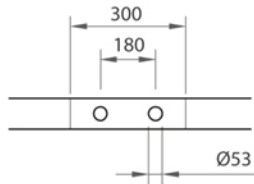

\* Option

Rim detail

CAST IRON BATHTUB Collection	
Code	Description
9131	<b>Cast iron bathtub 1780x800 (Kg. 246 - Lt. 240)</b> Without tap holes, external unfinished
103	<b>External painting</b> External painting White
105	External painting RAL

Verona - Italy  
tel. +39 045 8006917  
fax. +39 045 8020111  
gentry-home.com

CAST IRON BATHTUB Collection	
Code	Description
0190-C 0191-I/N/O/OR 0191-B/ND/R	<p><b>Exposed bath waste with drain stopper chain and overflow with exposed pipes for floor connector and siphon</b></p> <p>Chrome Incalux, Nickel, Dark Gold, Rose Gold Bronze, Dark Nickel, Copper</p>