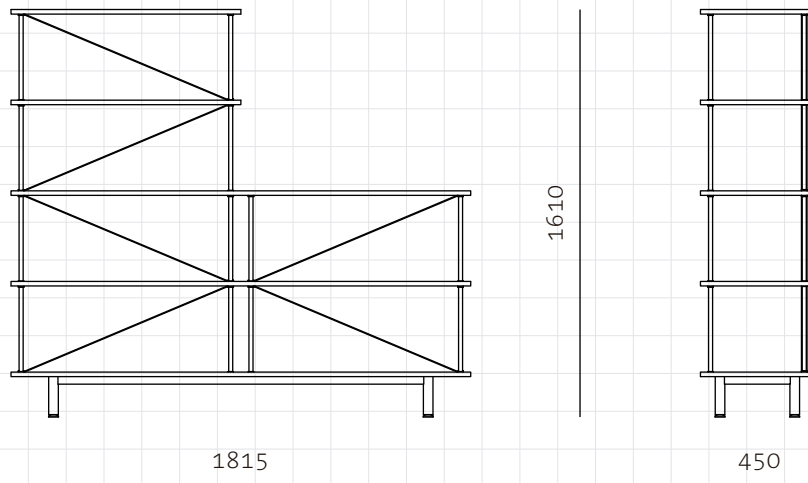

Seiton 3-2 L

CODE
DIMENSIONS

SE-SF132-L
W1815 x D450 x H1610mm

NET WEIGHT
ENVIRONMENT
MATERIALS

kg
Indoor
Powder coated steel frame, veneer laminate shelves
*Please refer to website or contact your local representative for complete material swatches.

SHIPPING

Package	KD		
Package Qty	1 pcs/box		
Packaging	Measurement (mm)	Volume (cbm)	Gross Weight (kg)
FCL			
LCL/AIR			