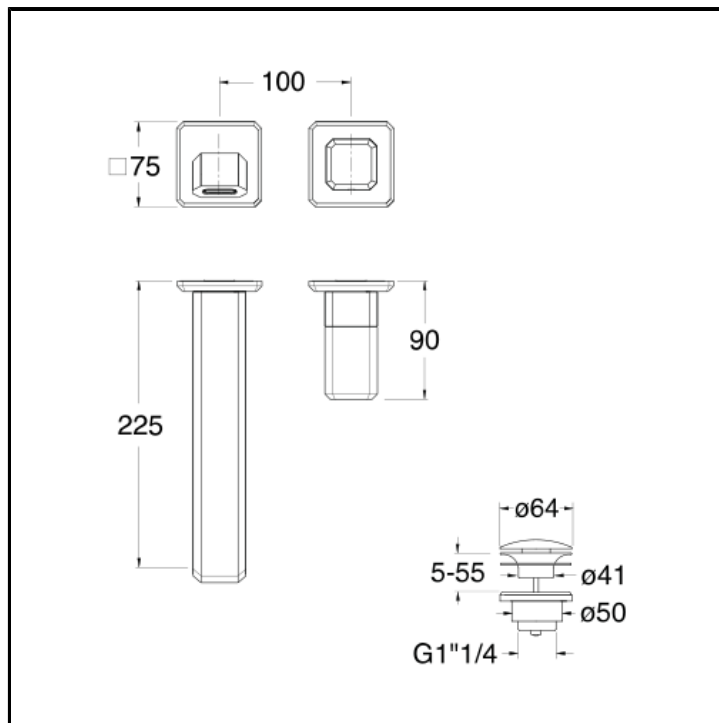

Wall mounted basin mixer LARGE external parts for CRICS200 (right side) - CRICS201 (left side) with 1"1/4 Up&Down waste

FINITURE

-  Chrome
-  Polished black chrome
-  Brushed black chrome
-  Polished metallic
-  Brushed metallic
-  Yellow gold oro
-  PVD polished rose gold
-  PVD brushed rose gold

FEATURES (MODEL NAME SIDE)

- Large

COMMAND

- Monocontrol

INSTALLATION

- Wall

TPOLOGY

-