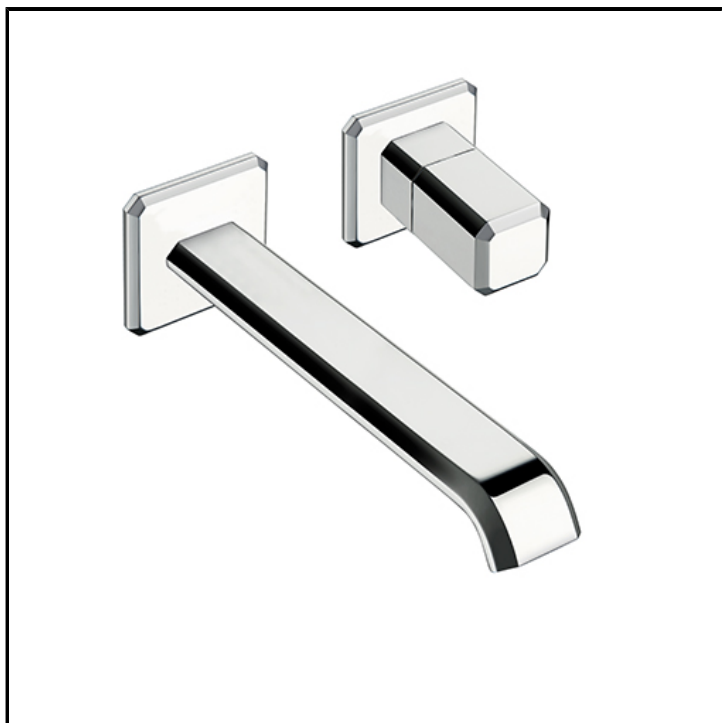

Wall mounted basin mixer LARGE external parts for CRICS200 (right side) - CRICS201 (left side) with 1"1/4 Up&Down waste

FINITURE

-  Chrome
-  Polished black chrome
-  Brushed black chrome
-  Polished metallic
-  Brushed metallic
-  Yellow gold oro
-  PVD polished rose gold
-  PVD brushed rose gold

FEATURES (MODEL NAME SIDE)

- Large

COMMAND

- Monocontrol

INSTALLATION

- Wall

TPOLOGY

-