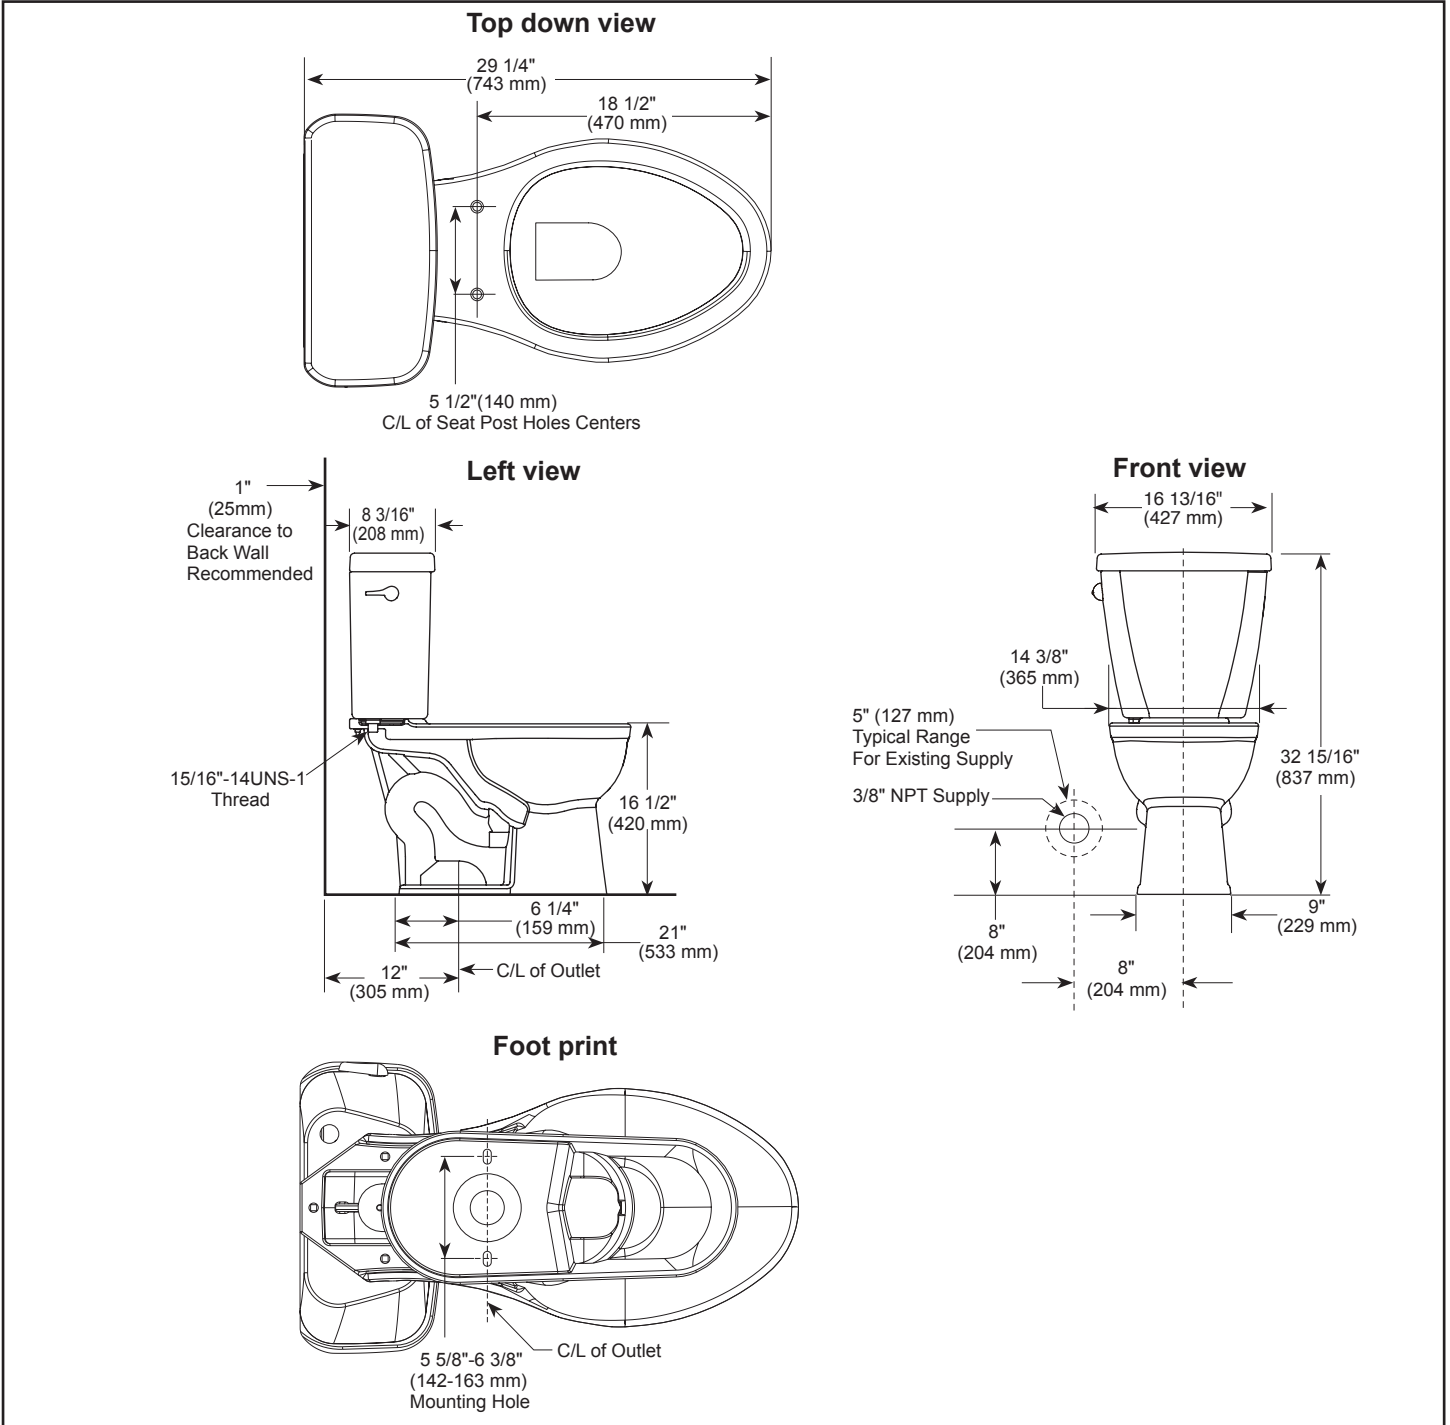

▲ Designate proper finish suffix (-WH for white)

Delta reserves the right (1) to make changes in specifications and materials, and (2) to change or discontinue models, both without notice or obligation. Dimensions are for reference only. See full-line pricebook or www.deltatoilet.com for finish options and product availability.