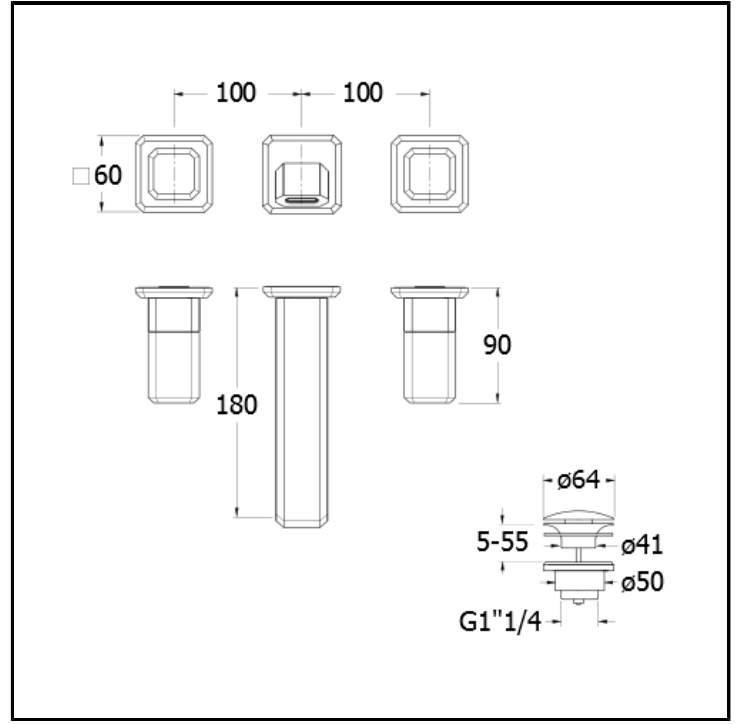

Wall mounted basin mixer REGULAR external parts for CRICS233 (side controls) - CRICS234 (right side) with 1"1/4 Up&Down waste