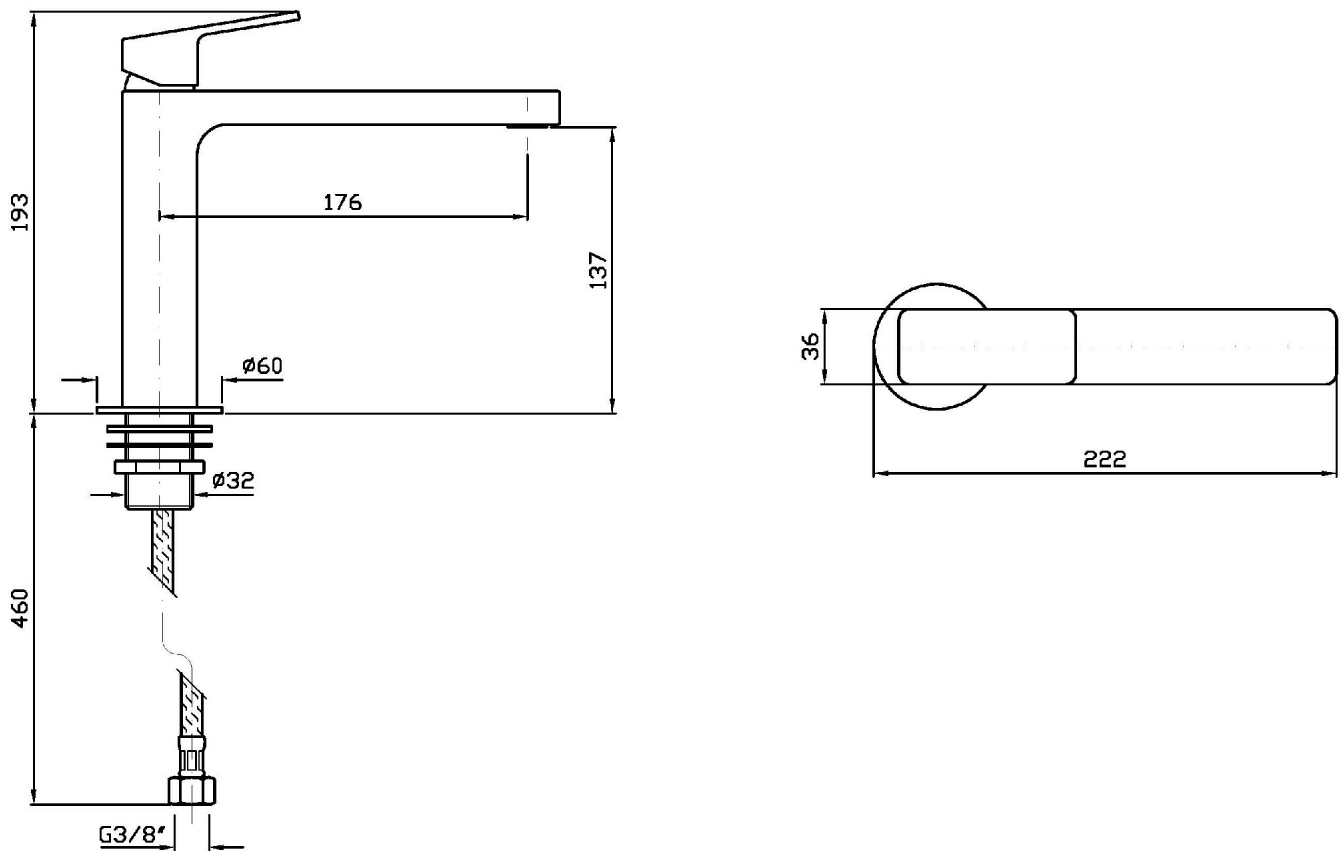

JINGLE

ZIN695

Disegno Complessivo / Overall Drawing