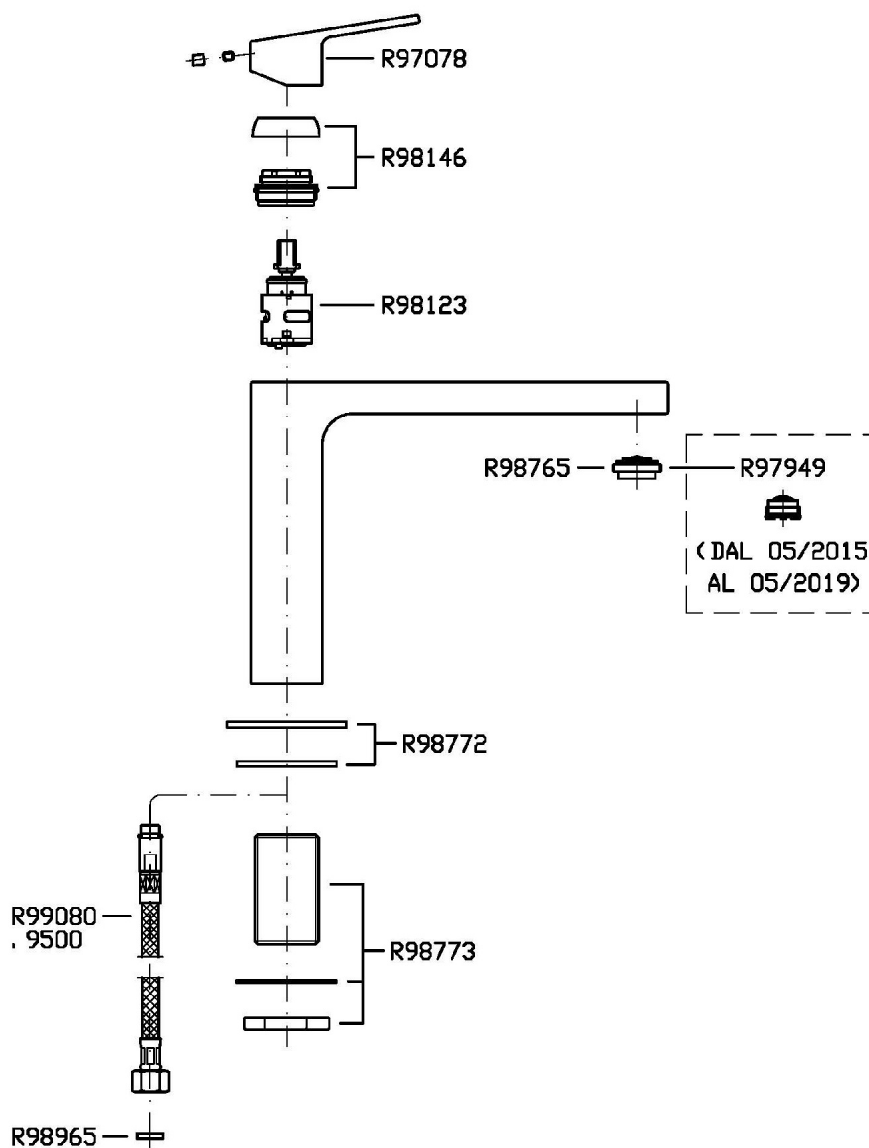

JINGLE

ZIN695

Esplosi / Exploded