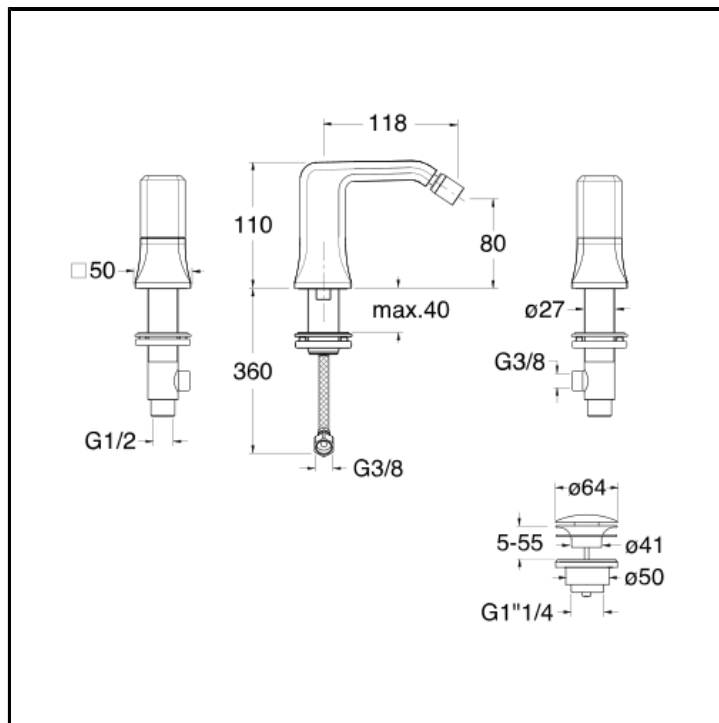

3 hole bidet mixer with 1"1/4 Up&Down waste

FINITURE

-  Chrome
-  Polished black chrome
-  Brushed black chrome
-  Polished metallic
-  Brushed metallic
-  Yellow gold oro
-  PVD polished rose gold
-  PVD brushed rose gold