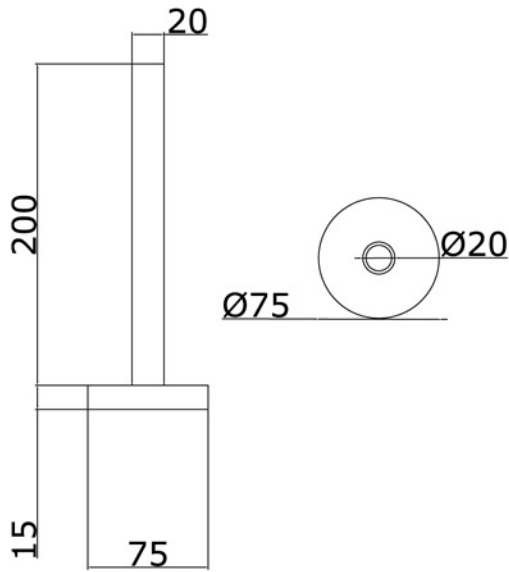

TOWELWARMER Collection	
Code	Description
9074-C 9075-I/N/O/OR 9075-B/ND/R	Green Park 2 towel warmer 675x825 mm (280 W - 241 Kcal/h t 50°) Chrome Incalux, Nickel, Dark Gold, Rose Gold Bronze, Dark Nickel, Copper

Verona - Italy
 tel. +39 045 8006917
 fax. +39 045 8020111
 gentry-home.com

TOWELWARMER Collection	
Code	Description
9127-C 9128-I/N/O/OR 9128-B/ND/R	Valves (pair) Chrome Incalux, Nickel, Dark Gold, Rose Gold Bronze, Dark Nickel, Copper Fittings available 12/14/16 copper 12/14/16 covered
9126	Electrical element complete with thermostatic control