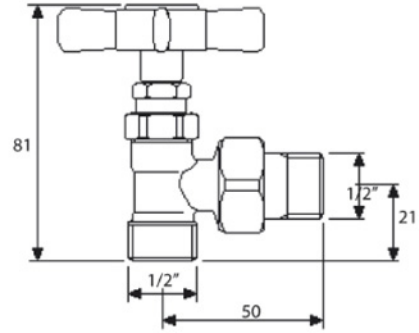

TOWELWARMER Collection	
Code	Description
9074-C 9075-I/N/O/OR 9075-B/ND/R	Green Park 2 towel warmer 675x825 mm (280 W - 241 Kcal/h t 50°) Chrome Incalux, Nickel, Dark Gold, Rose Gold Bronze, Dark Nickel, Copper

Verona - Italy
 tel. +39 045 8006917
 fax. +39 045 8020111
 gentry-home.com

TOWELWARMER Collection	
Code	Description
9127-C 9128-I/N/O/OR 9128-B/ND/R	Valves (pair) Chrome Incalux, Nickel, Dark Gold, Rose Gold Bronze, Dark Nickel, Copper Fittings available 12/14/16 copper 12/14/16 covered
9126	Electrical element complete with thermostatic control