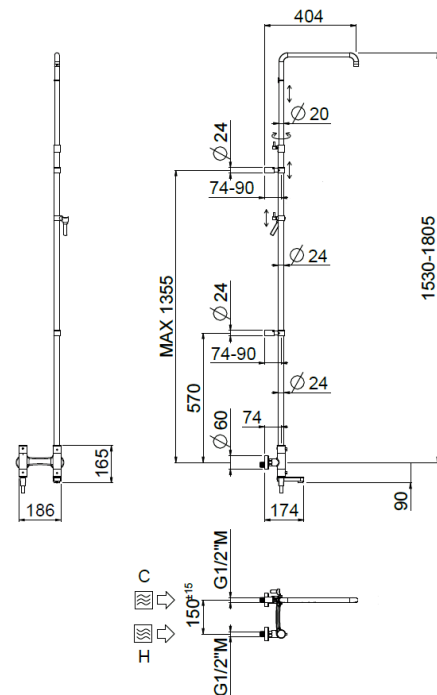

Così telescopic tub

Così telescopic tub single column
01-0780-CR

TECHNICAL INFORMATION

Bridge telescopic shower column including exposed mixer with diverter and swinging bath spout, turning bar with adjustable mounting. Without shower and shower head. Smooth double anti-torsion PVC flexible hose, cm 150. CHROME

Flow rate:
x rubinetto

FEATURES

rain jet

central jet

side jet

double anti-torsion

adjustable telescopic shower column

Safe touch

Così adjustable spout

PICTURE

TECHNICAL DRAWING

SPARE PARTS

ORIC020
deviazione dx
right diverter

ORIC024
deviazione sx
left diverter

ORIC019
T°

FINISHINGS