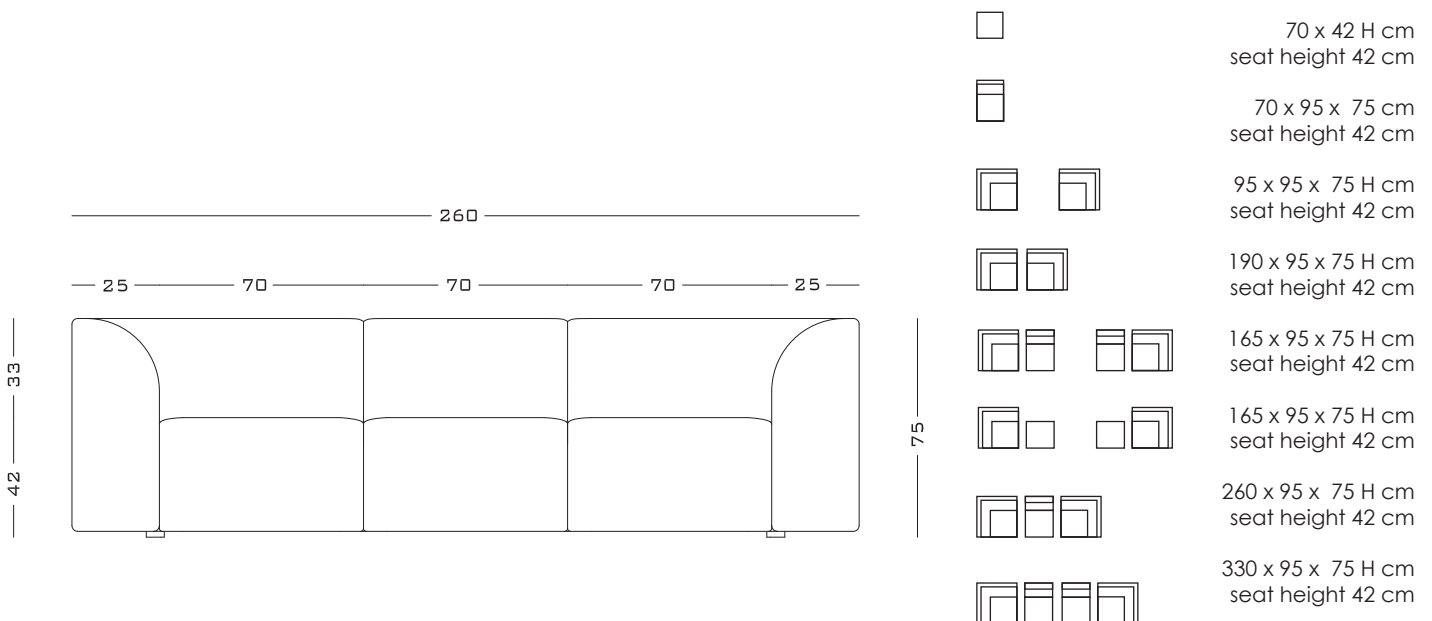

POSSIBLE CUSTOMISATION

- Height
- Width
- Depth
- Seat height