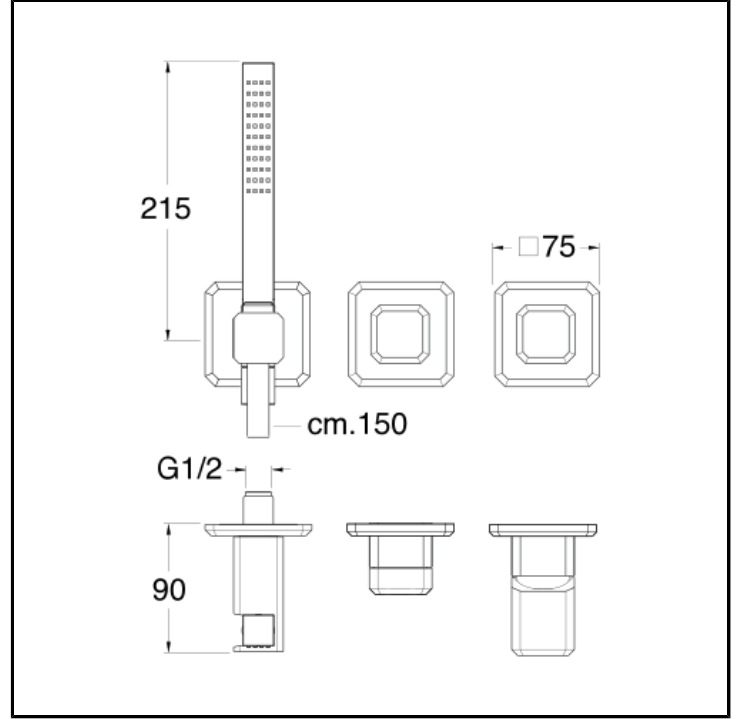

Bath/shower mixer external parts for CRICS100 (right side) - CRICS101 (left side) with 2 outlet diverter, brass anti-lime hand shower, LONG LIFE flexible hose

FINITURE

-  Chrome
-  Polished black chrome
-  Brushed black chrome
-  Polished metallic
-  Brushed metallic
-  Yellow gold oro
-  PVD polished rose gold
-  PVD brushed rose gold

CHARACTERISTICS

-

COMMAND

- Monocontrol

INSTALLATION

- Wall

TPOLOGY

-
-