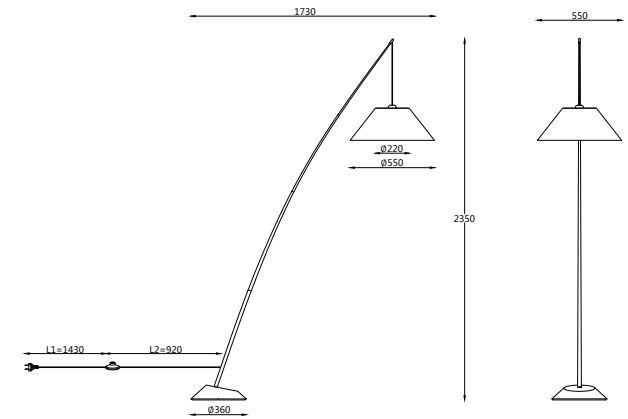

Instruction

Z002FL-01W

1 x E27 (60W)

Model: Z002FL-01W
Collection: Table & Floor
Series: Campanula

Floor Lamps