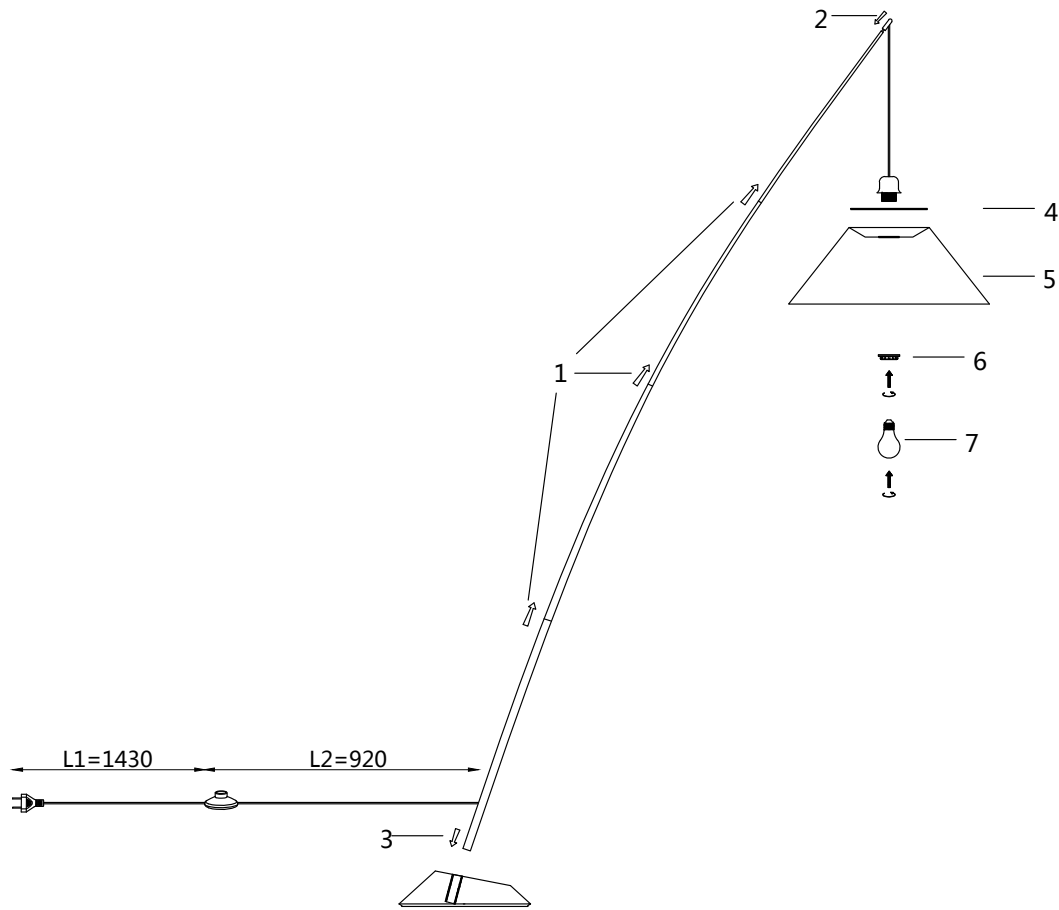

Instruction

Z002FL-01W

1 x E27 (60W)

Model: Z002FL-01W
Collection: Table & Floor
Series: Campanula

Floor Lamps