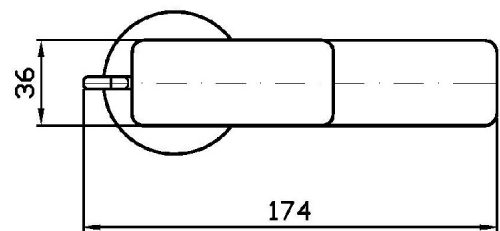

JINGLE

ZIN693

Disegno Complessivo / Overall Drawing