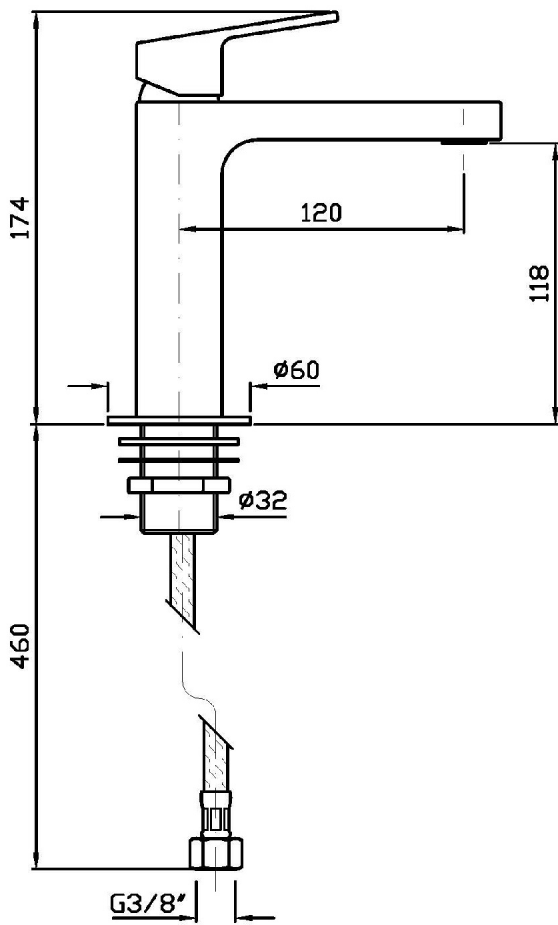

JINGLE

ZIN693

Disegno Complessivo / Overall Drawing