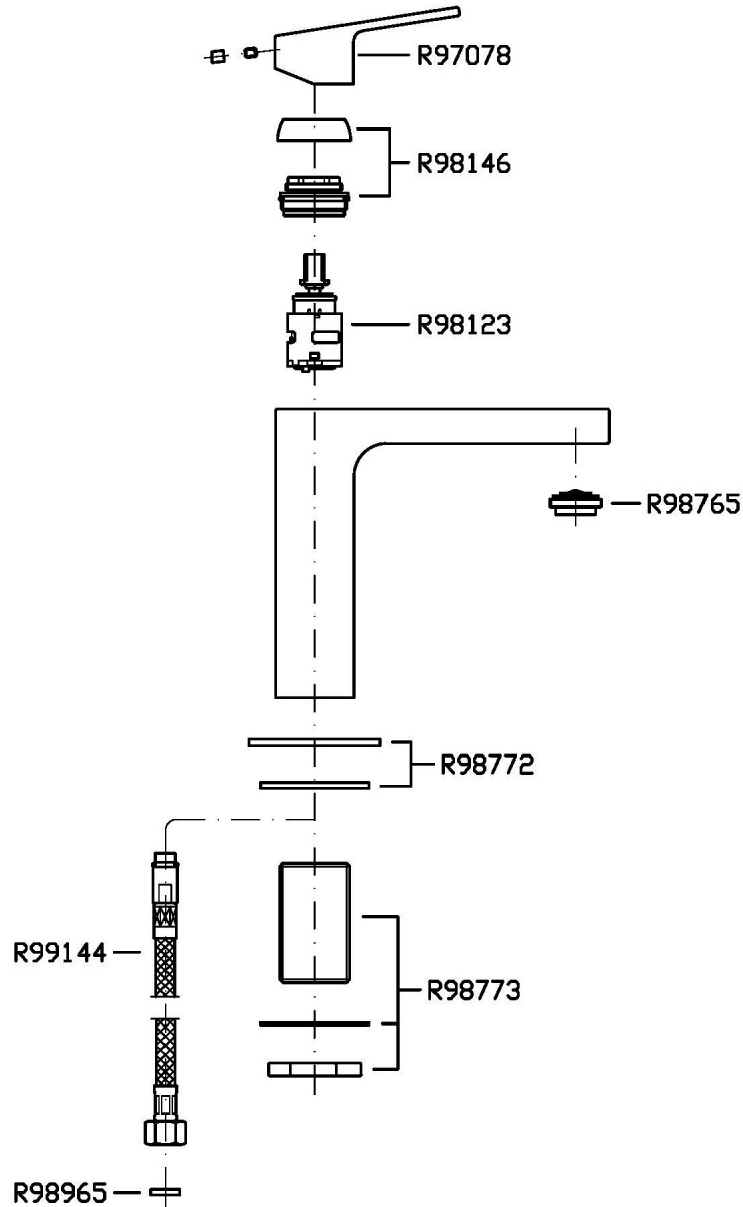

JINGLE

ZIN693

Esplosi / Exploded