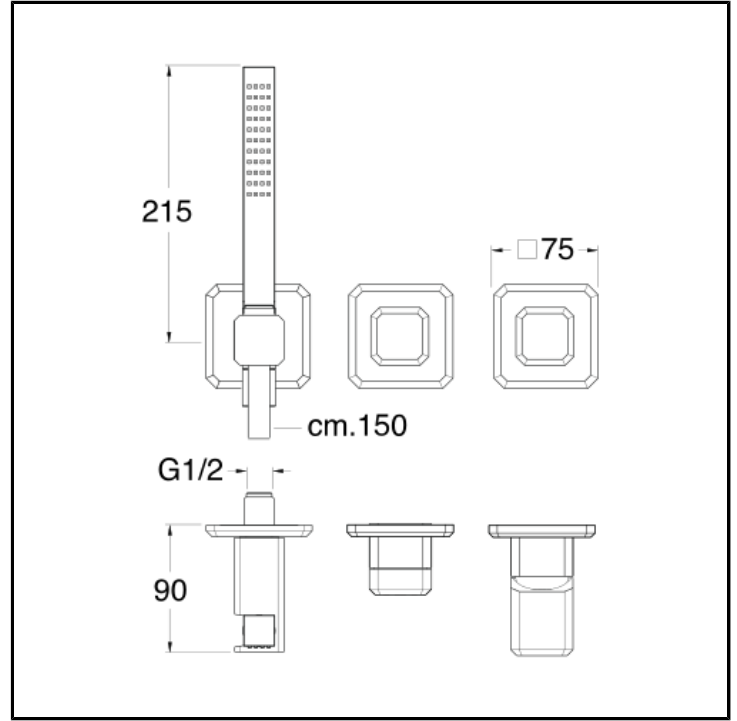

Bath/shower mixer external parts for CRICS100 (right side) - CRICS101 (left side) with 3 outlet diverter, brass anti-lime hand shower, LONG LIFE flexible hose

FINITURE

-  Chrome
-  Polished black chrome
-  Brushed black chrome
-  Polished metallic
-  Brushed metallic
-  Yellow gold oro
-  PVD polished rose gold
-  PVD brushed rose gold

CHARACTERISTICS

-

COMMAND

- Monocontrol

INSTALLATION

- Wall

TPOLOGY

-
-