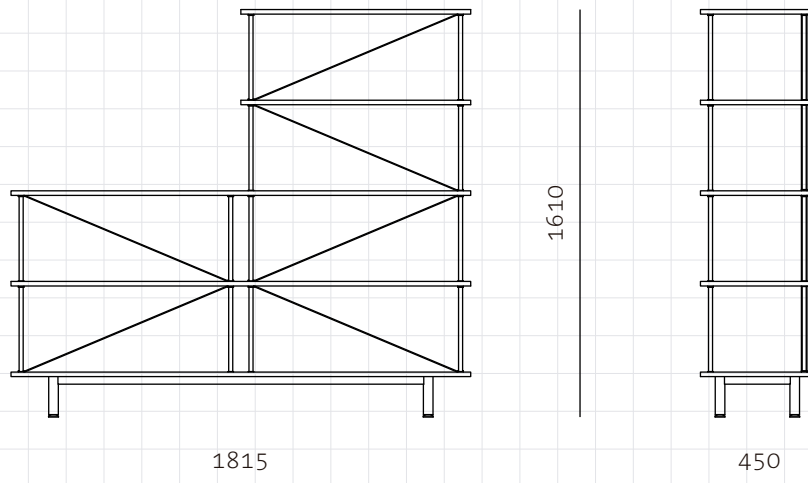

Seiton 3-2 R

**CODE**  
**DIMENSIONS**

SE-SF132-R  
W1815 x D450 x H1610mm

**NET WEIGHT**  
**ENVIRONMENT**  
**MATERIALS**

kg  
Indoor  
Powder coated steel frame, veneer laminate shelves  
\*Please refer to website or contact your local representative for complete material swatches.

**SHIPPING**

<b>Package</b>	KD		
<b>Package Qty</b>	1 pcs/box		
<b>Packaging</b>	<b>Measurement (mm)</b>	<b>Volume (cbm)</b>	<b>Gross Weight (kg)</b>
<b>FCL</b>			
<b>LCL/AIR</b>			