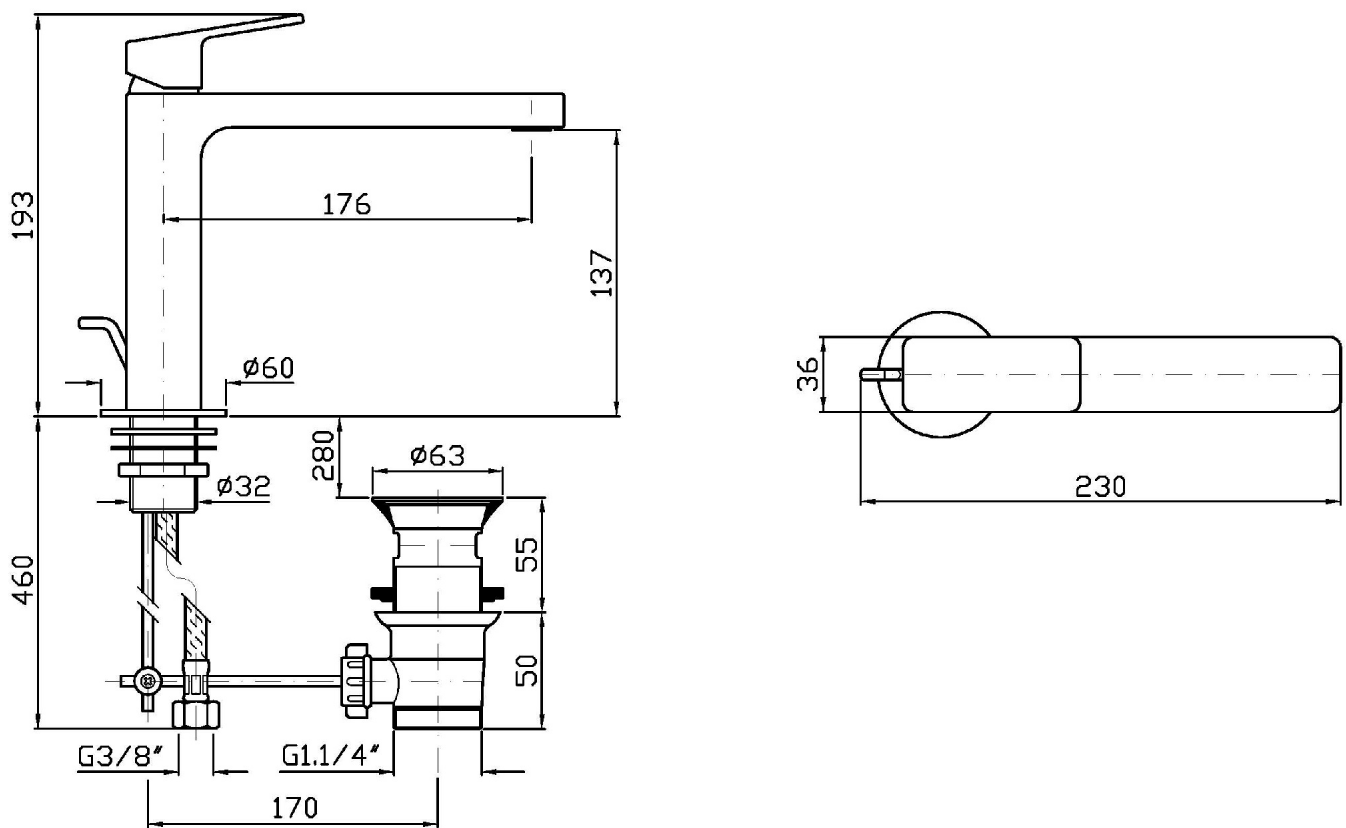

JINGLE

ZIN692

Disegno Complessivo / Overall Drawing