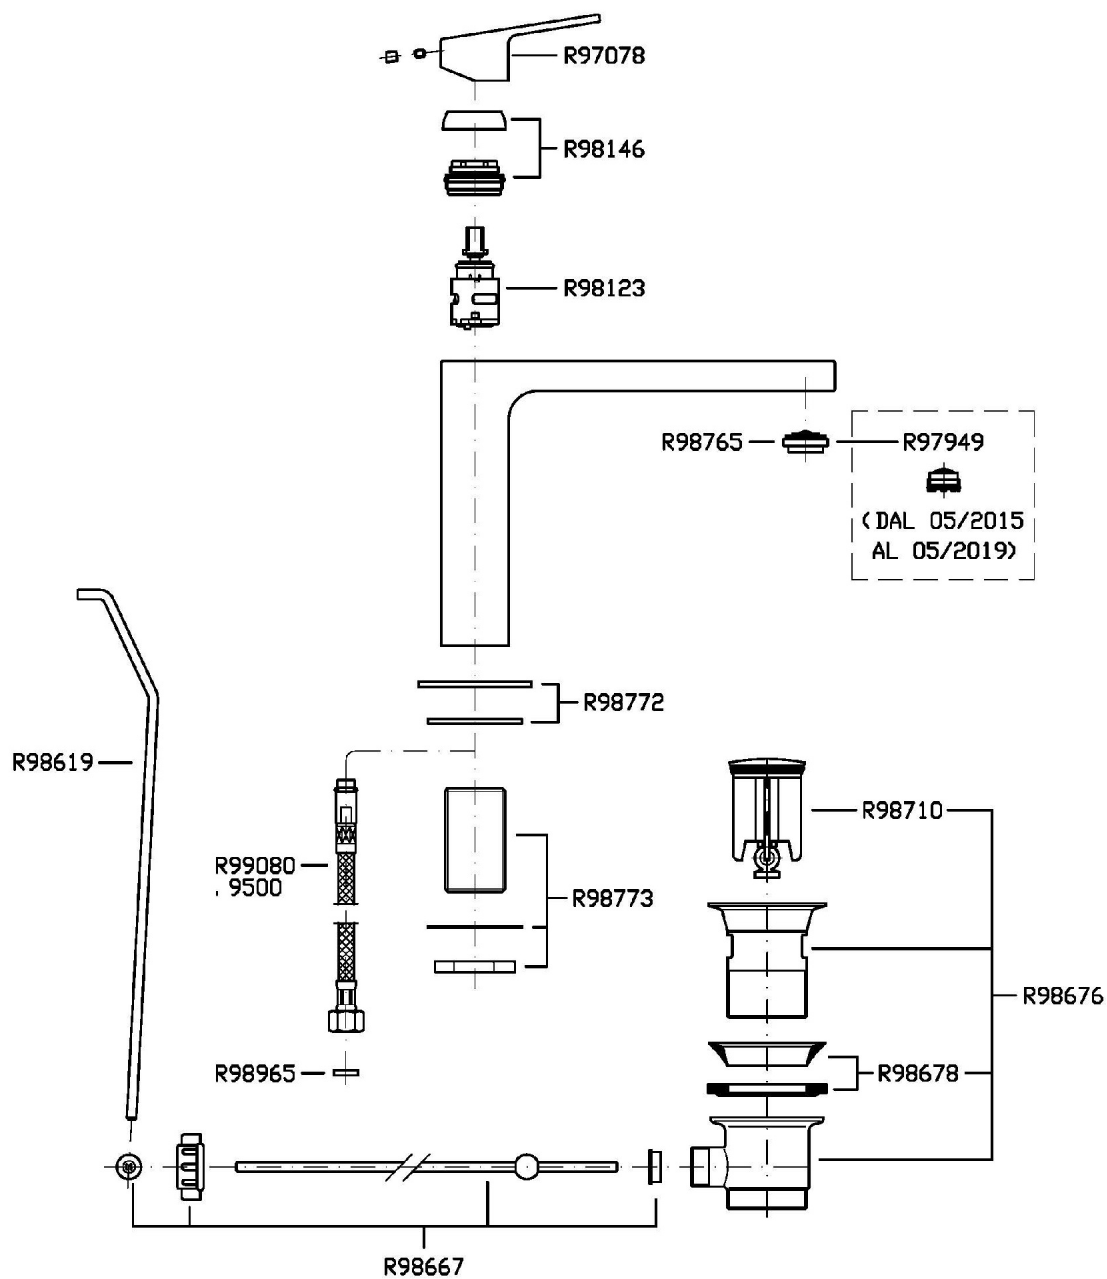

Single lever basin mixer with extended spout, aerator, 1 ¼" pop-up waste, flexible tails.

Finiture / Finishes

						
Cromo / Chrome	Nickel Spazzolato / Brushed Nickel	Nickel Lucido / Polished Nickel	Oro / Gold	Oro spazzolato / Brushed Gold	Metal Black / Metal Black	Metal Black spazzolato / Brushed Metal Black
						
Bianco Opaco Goffrato / Embossed Matt White	Nero Opaco Goffrato / Embossed Matt Black					

JINGLE

ZIN692

Disegno Complessivo / Overall Drawing

JINGLE

ZIN692

Esplosi / Exploded

JINGLE

ZIN692 Portate / Flowrates (lt/min)

PRESSIONE PRESSURE	1 BAR	2 BAR	3 BAR	4 BAR	5 BAR
P1 LAVABO BASIN	3	4,2	5,1	5,6	6
P2					
P3					
P4					
P5					

JINGLE

ZIN692 Pesì e Misure / Weights and Sizes

Peso (Kg) Weight (lb)	2,68 (Kg)	5,91 (lb)
Volume test (dc3) - (in3)	11,01 (dc3)	671,87 (in3)
h (mm) - (in)	90,00 (mm)	3,54 (in)
L1 (mm) - (in)	335,00 (mm)	13,19 (in)
L2 (mm) - (in)	365,00 (mm)	14,37 (in)