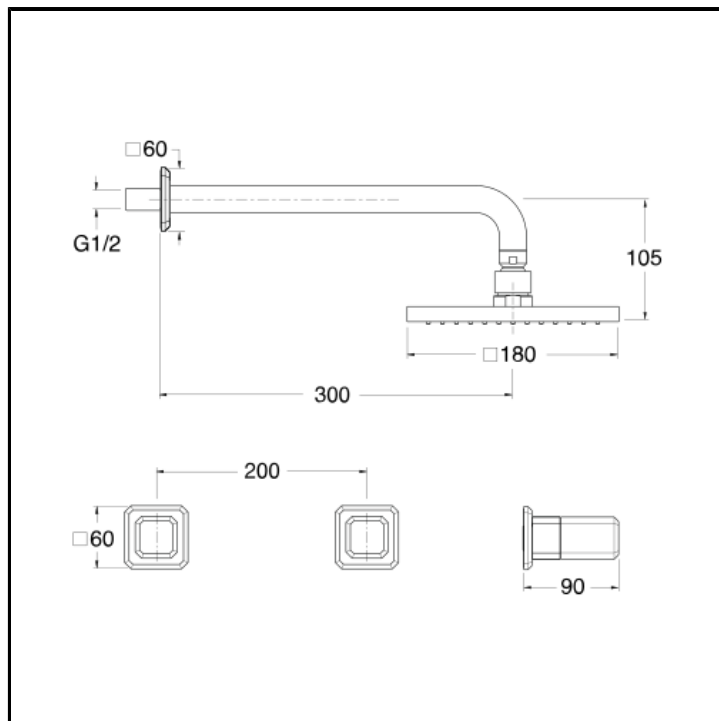

Shower mixer external parts for CRICS233 with checkable anti-lime overhead shower