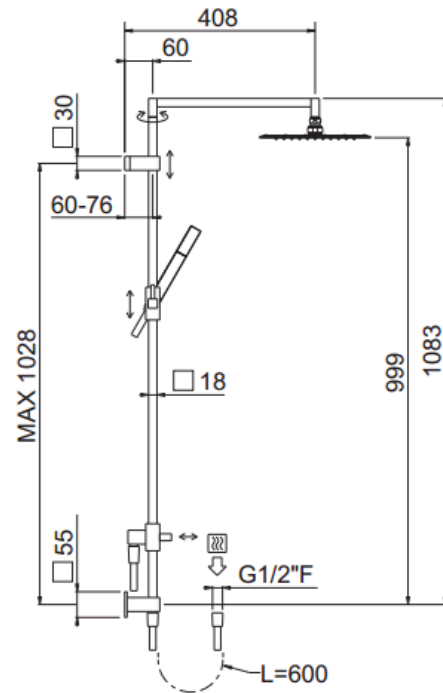

Extreme external

Extreme external, MySlim inspectable shower head
30454/ED-CR

TECHNICAL INFORMATION

Turning square shower column with adjustable mounting with articulated shower holder, external holder with 60 cm PVC flexible hose, adjustable upper holder and diverter. Non-liming inspectable square ultra-thin shower head 300x300 in chromed stainless steel. Brass non-liming inspectable one jet square shower. PVC smooth double anti-torsion flexible hose cm 150. CHROME

Flow rate:
? Doccia o soffione?

PICTURE

SPARE PARTS

FEATURES

Rain jet

Non-liming

double anti-torsion

ecologic

adjustable column

inspectable square

TECHNICAL DRAWING

FINISHINGS