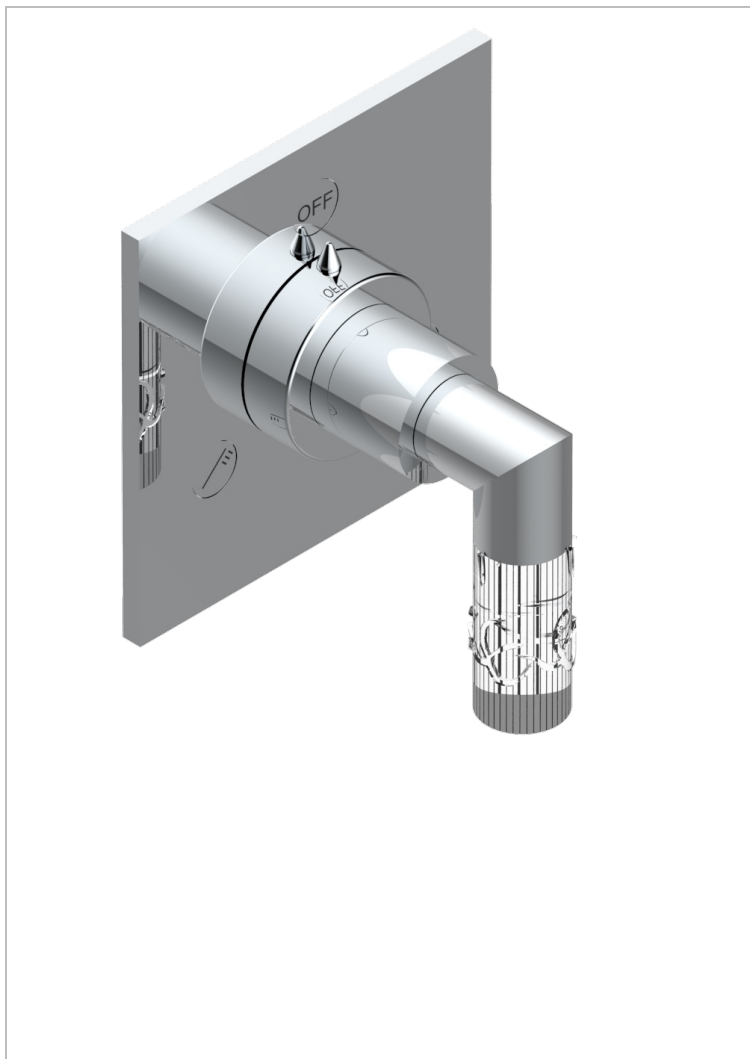

VAMBOU С БЕЛЫМ ХРУСТАЛЕМ

A35-48M2SB

Trim for wall mounted diverter, 2 ways - ref. 48M2 and 3 ways - ref. 49M3

THG
PARIS

ХАРАКТЕРИСТИКИ

- Bambou с белым хрусталём
- Trim for wall mounted diverter, 2 ways - ref. 48M2 and 3 ways - ref. 49M3

СВЯЗАННЫЕ ТОВАРНЫЕ ПОЗИЦИИ

- Ref. G00-48M2SOA Wall mounted 3-way diverter with ceramic cartridge for concealed installation- 1 inlet 3/4" and 2 outlets 1/2" without stop position, without trim
- Ref. G00-48M2SPSA Wall mounted 3-way diverter with ceramic cartridge for concealed installation, 1 inlet 3/4" and 2 outlets 1/2" with stop position, without trim
- Ref. G00-49M3SPSA Wall mounted 4-way diverter with ceramic cartridge for concealed installation- 1 inlet 3/4" and 3 outlets 1/2" with stop position, without trim