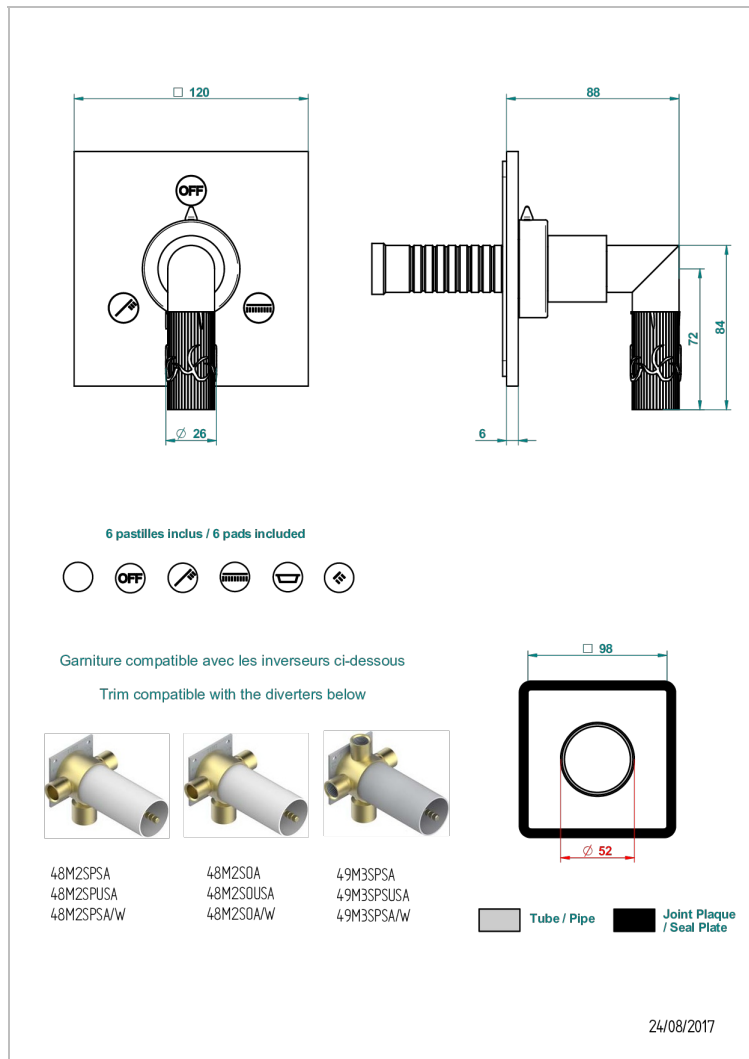

VAMBOU С БЕЛЫМ ХРУСТАЛЕМ

A35-48M2SB

Trim for wall mounted diverter, 2 ways - ref. 48M2 and 3 ways - ref. 49M3

THG
PARIS

ХАРАКТЕРИСТИКИ

- Bambou с белым хрусталём
- Trim for wall mounted diverter, 2 ways - ref. 48M2 and 3 ways - ref. 49M3

СВЯЗАННЫЕ ТОВАРНЫЕ ПОЗИЦИИ

- Ref. G00-48M2SOA Wall mounted 3-way diverter with ceramic cartridge for concealed installation- 1 inlet 3/4" and 2 outlets 1/2" without stop position, without trim
- Ref. G00-48M2SPSA Wall mounted 3-way diverter with ceramic cartridge for concealed installation, 1 inlet 3/4" and 2 outlets 1/2" with stop position, without trim
- Ref. G00-49M3SPSA Wall mounted 4-way diverter with ceramic cartridge for concealed installation- 1 inlet 3/4" and 3 outlets 1/2" with stop position, without trim