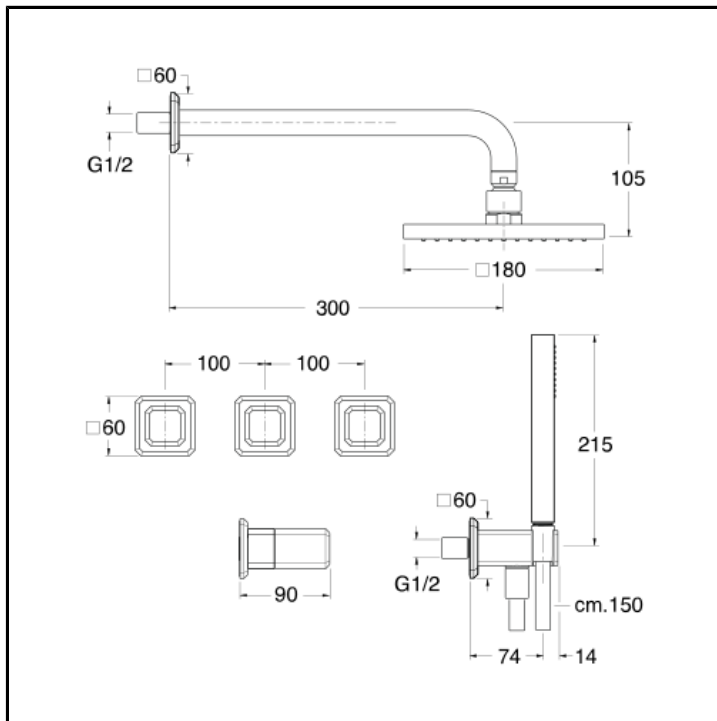

3 hole shower mixer external parts for CRICS115 with 2 outlet diverter, checkable anti-lime overhead shower, metal anti-lime hand shower and LONG LIFE flexible hose

FINITURE

-  Chrome
-  Polished black chrome
-  Brushed black chrome
-  Polished metallic
-  Brushed metallic
-  Yellow gold oro
-  PVD polished rose gold
-  PVD brushed rose gold

CHARACTERISTICS

-

COMMAND

- Bicomando

INSTALLATION

- Wall

TPOLOGY

-