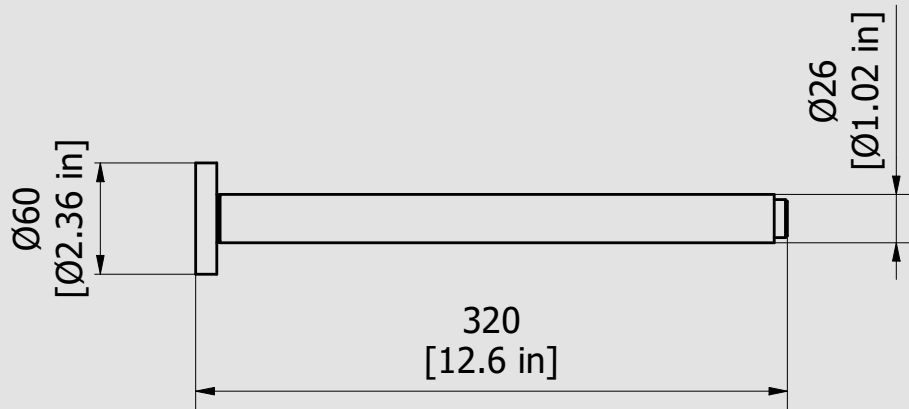

### Round ceiling shower arm

Box Dimensions

455x107x41 mm

Weight

0.7 kg

Finishes

- **CC**  
CHROME
- **PL**  
PLATINUM
- **SS**  
BRUSHED  
NICKEL
- **ON**  
NATURAL  
BRASS
- **BO**  
MATT  
WHITE
- **NP**  
MATT  
BLACK
- **CF**  
BLACK  
CHROME
- **CS**  
BRUSHED  
BLACK  
CHROME
- **II**  
PALE  
GOLD
- **IS**  
BRUSHED  
PALE GOLD
- **RS**  
ROSE  
GOLD
- **SR**  
BRUSHED  
ROSE GOLD
- **OO**  
GOLD
- **OS**  
BRUSHED  
GOLD
- **RR**  
ANTIQUÉ  
COPPER
- **BB**  
ANTIQUÉ  
BRONZE

Dimensions

Cartridge

-

Threaded fitting

G1/2" male

Aerator

-

Flow Rate (+/-10%)

1 BAR  
- l/m

2 BAR  
- l/m

3 BAR  
- l/m

Production

Main body is a single hot stamped pieces

Material

**BRASS**  
According to CuZn39Pb3 (CW614N)  
Max Lead content: 2.5%

WE ARE **IB**