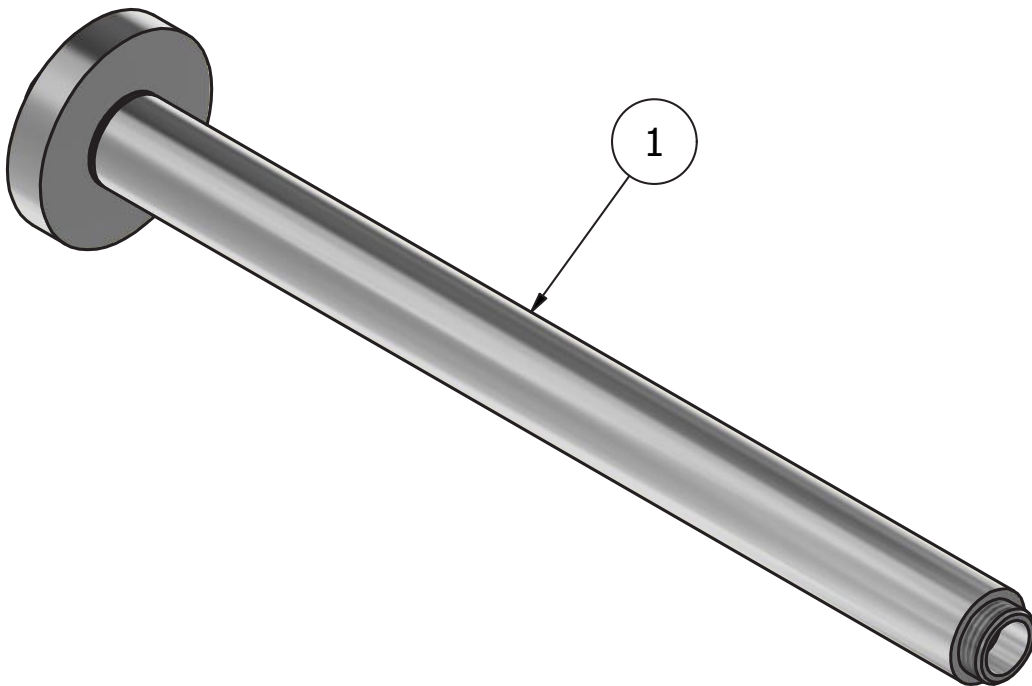

### Round ceiling shower arm

Box Dimensions

455x107x41 mm

Weight

0.7 kg

Finishes

- **CC**  
CHROME
- **PL**  
PLATINUM
- **SS**  
BRUSHED  
NICKEL
- **ON**  
NATURAL  
BRASS
- **BO**  
MATT  
WHITE
- **NP**  
MATT  
BLACK
- **CF**  
BLACK  
CHROME
- **CS**  
BRUSHED  
BLACK  
CHROME
- **II**  
PALE  
GOLD
- **IS**  
BRUSHED  
PALE GOLD
- **RS**  
ROSE  
GOLD
- **SR**  
BRUSHED  
ROSE GOLD
- **OO**  
GOLD
- **OS**  
BRUSHED  
GOLD
- **RR**  
ANTIQUÉ  
COPPER
- **BB**  
ANTIQUÉ  
BRONZE

Dimensions

Cartridge

-

Threaded fitting

G1/2" male

Aerator

-

Flow Rate (+/-10%)

1 BAR  
- l/m

2 BAR  
- l/m

3 BAR  
- l/m

Production

Main body is a single hot stamped pieces

Material

**BRASS**  
According to CuZn39Pb3 (CW614N)  
Max Lead content: 2.5%

WE ARE **IB**

Parts list			
ELEM.	CODE	DESCRIPTION	QTÀ
1	AQ0010712	Round ceiling shower arm	1