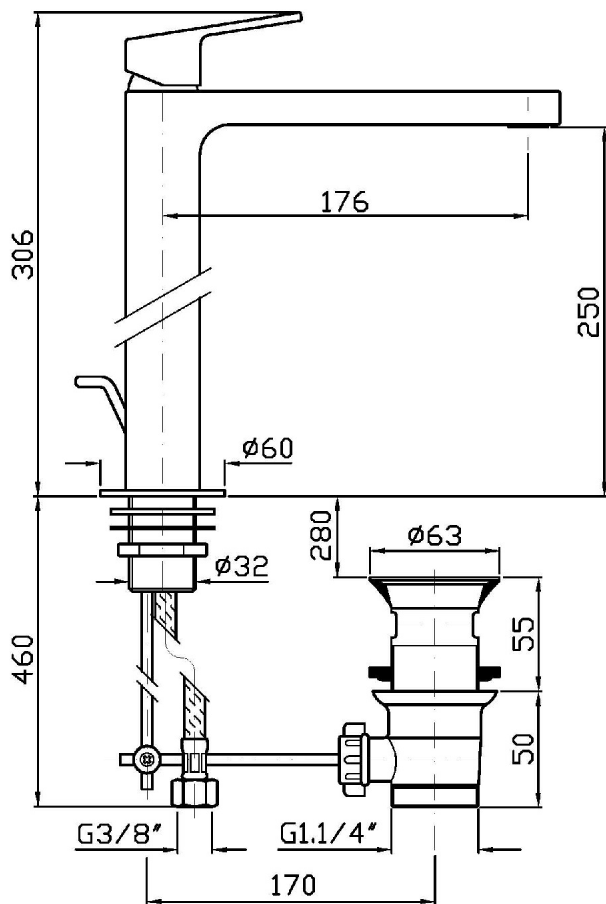

JINGLE

ZIN691

Disegno Complessivo / Overall Drawing