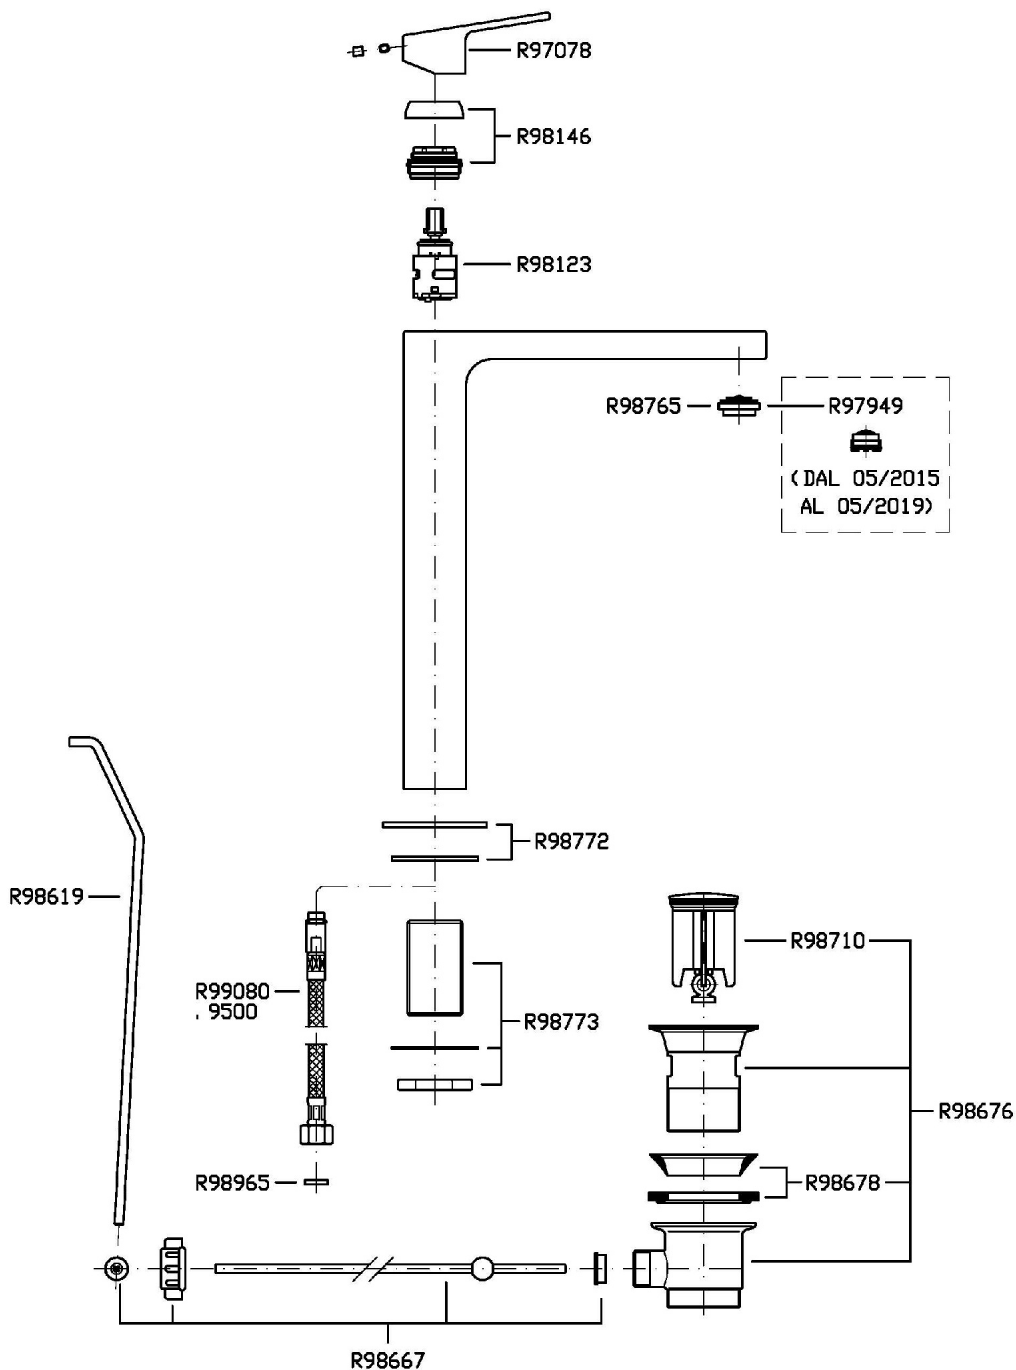

Single lever basin mixer with high spout, aerator, 1 ¼" pop-up waste, flexible tails.

Finiture / Finishes

	 C3	 C8	 C40	 C41	 C50	 C51
Cromo / Chrome	Nickel Spazzolato / Brushed Nickel	Nickel Lucido / Polished Nickel	Oro / Gold	Oro spazzolato / Brushed Gold	Metal Black / Metal Black	Metal Black spazzolato / Brushed Metal Black
 W1	 N1					
Bianco Opaco Goffrato / Embossed Matt White	Nero Opaco Goffrato / Embossed Matt Black					

JINGLE

ZIN691

Disegno Complessivo / Overall Drawing

JINGLE

ZIN691

Esplosi / Exploded

JINGLE

ZIN691

Portate / Flowrates (lt/min)

PRESSIONE PRESSURE	1 BAR	2 BAR	3 BAR	4 BAR	5 BAR
P1 LAVABO BASIN	3,3	4,4	4,9	5	5,1
P2					
P3					
P4					
P5					

JINGLE

ZIN691

Pesi e Misure / Weights and Sizes

Peso (Kg) Weight (lb)	3,12 (Kg)	6,88 (lb)
Volume test (dc3) - (in3)	11,01 (dc3)	671,87 (in3)
h (mm) - (in)	90,00 (mm)	3,54 (in)
L1 (mm) - (in)	335,00 (mm)	13,19 (in)
L2 (mm) - (in)	365,00 (mm)	14,37 (in)