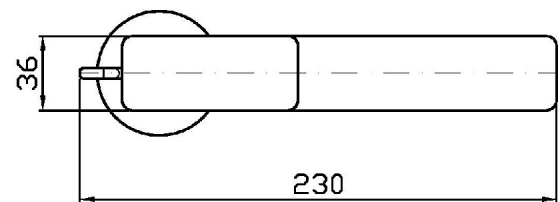

JINGLE

ZIN691

Disegno Complessivo / Overall Drawing