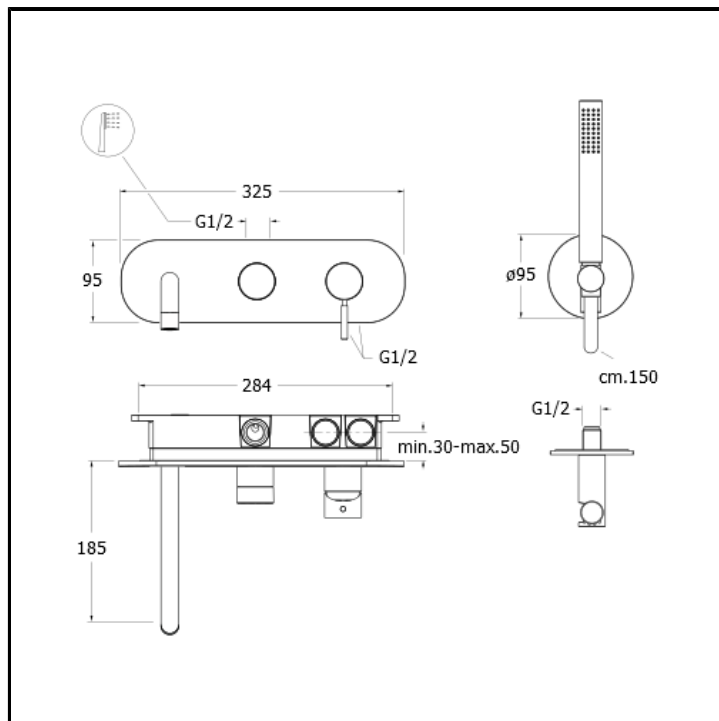

CRIPM108

Complete concealed bath/shower mixer with 2 outlet diverter, anti-lime hand shower, LONG LIFE flexible hose and metal plate

FINITURE

- White matt
- Chrome
- Black matt

CHARACTERISTICS

-

FEATURES FROM TECHNOLOGIES

-
-
-
-

COMMAND

- Monocontrol

INSTALLATION

- Wall

TPOLOGY

-
-

ENVIRONMENT