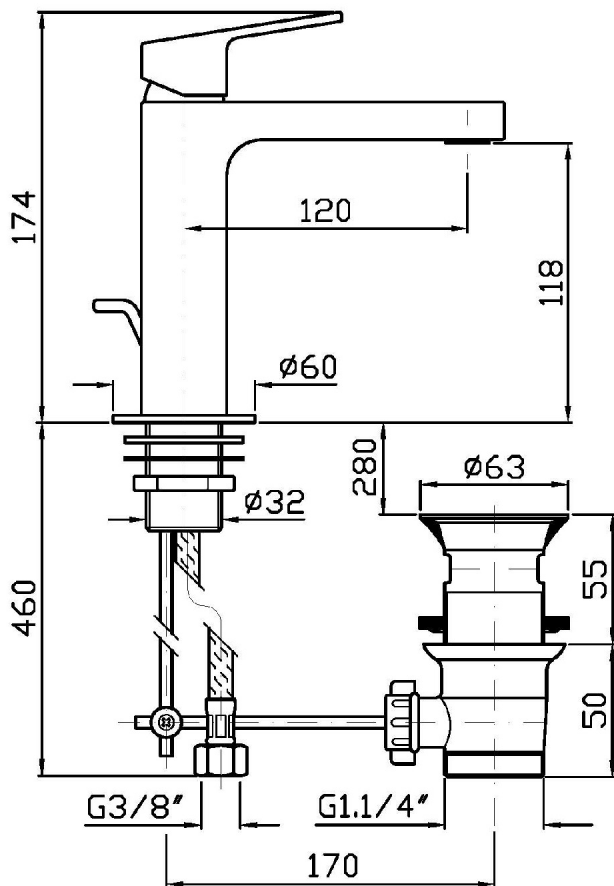

JINGLE

ZIN690

Disegno Complessivo / Overall Drawing