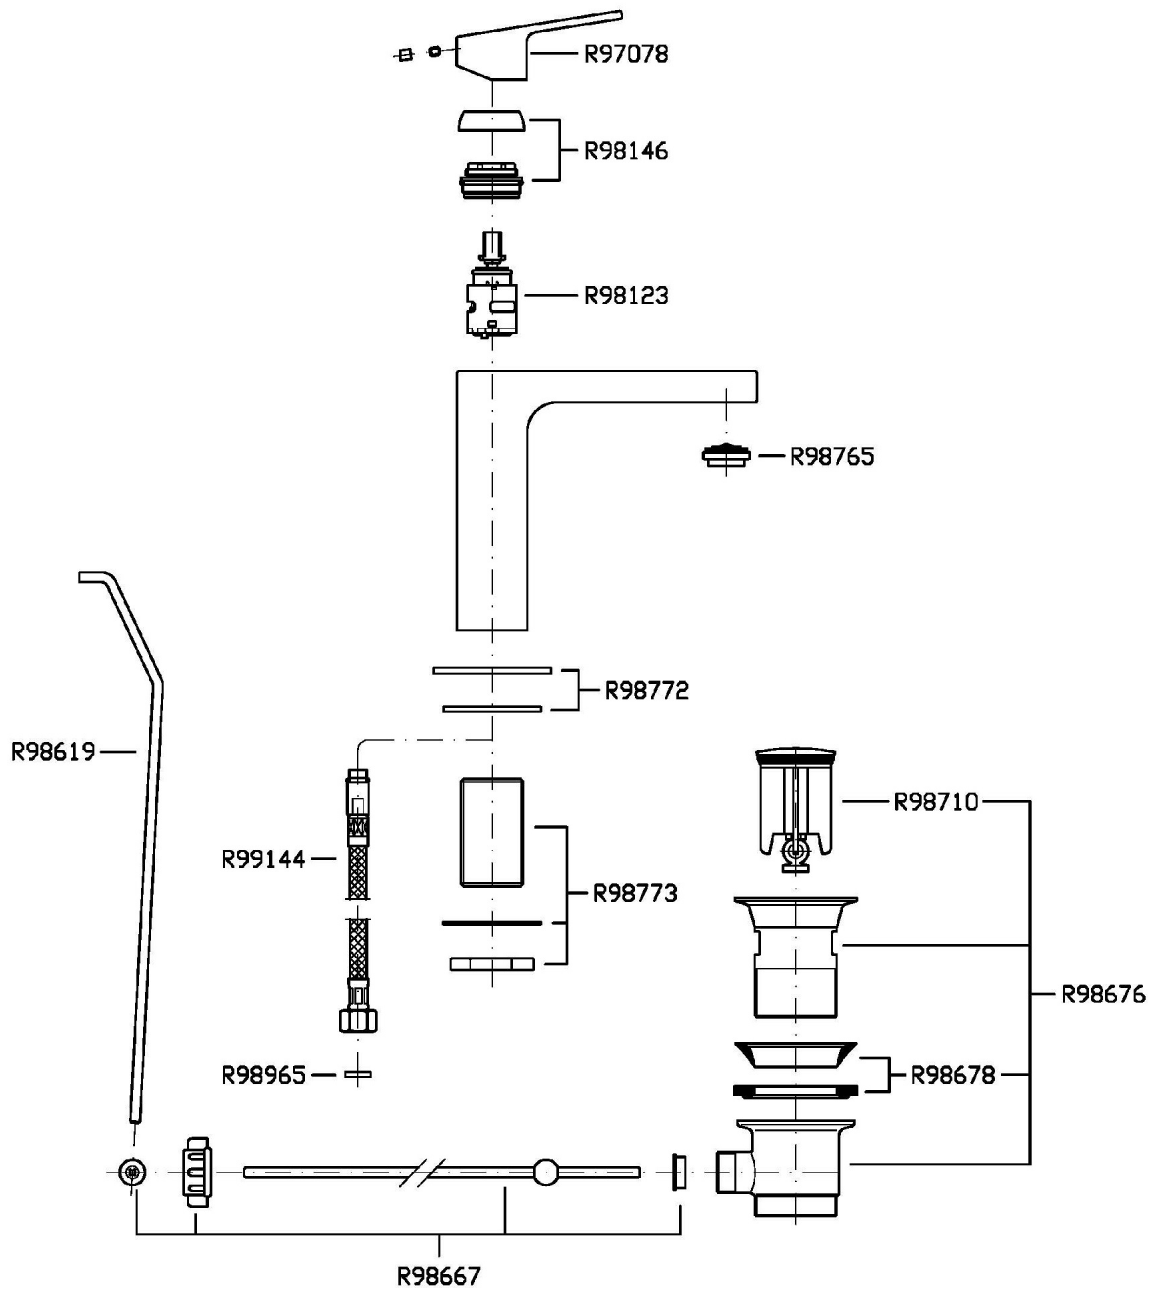

Single lever basin mixer with aerator, 1 ¼" pop-up waste, flexible tails.

Finiture / Finishes

		C3		C8		C40		C41		C50		C51
Cromo / Chrome	Nickel Spazzolato / Brushed Nickel		Nickel Lucido / Polished Nickel		Oro / Gold		Oro spazzolato / Brushed Gold		Metal Black / Metal Black		Metal Black spazzolato / Brushed Metal Black	
		W1	N1									
Bianco Opaco Goffrato / Embossed Matt White	Nero Opaco Goffrato / Embossed Matt Black											

JINGLE

ZIN690

Disegno Complessivo / Overall Drawing

JINGLE

ZIN690

Esplosi / Exploded

JINGLE

ZIN690 Portate / Flowrates (lt/min)

PRESSIONE PRESSURE	1 BAR	2 BAR	3 BAR	4 BAR	5 BAR
P1 LAVABO BASIN	3,3	4,4	4,9	5	5,1
P2					
P3					
P4					
P5					

JINGLE

ZIN690 Pesì e Misure / Weights and Sizes

Peso (Kg) Weight (lb)	2,07 (Kg)	4,56 (lb)
Volume test (dc3) - (in3)	4,05 (dc3)	247,15 (in3)
h (mm) - (in)	70,00 (mm)	2,76 (in)
L1 (mm) - (in)	150,00 (mm)	5,91 (in)
L2 (mm) - (in)	385,00 (mm)	15,16 (in)