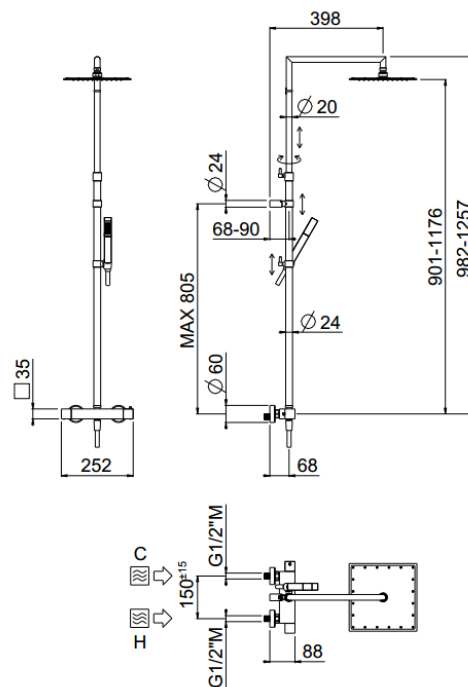

Extreme Square telescopic

Extreme Square telescopic, MySlim inspectable shower head
00-1223E-CR

TECHNICAL INFORMATION

Telescopic shower column including exposed thermostatic mixer with diverter, turning bar with adjustable mounting. Non-liming inspectable square ultra-thin shower head 240x240 in chromed stainless steel. ABS non-liming one jet square shower. Smooth double anti-torsion PVC flexible hose, cm 150. CHROME

Flow rate:
x rubinetto

PICTURE

SPARE PARTS

FEATURES

Rain jet

Non-liming

adjustable
telescopic shower
column

double anti-
torsion

inspectable
square

TECHNICAL DRAWING

FINISHINGS