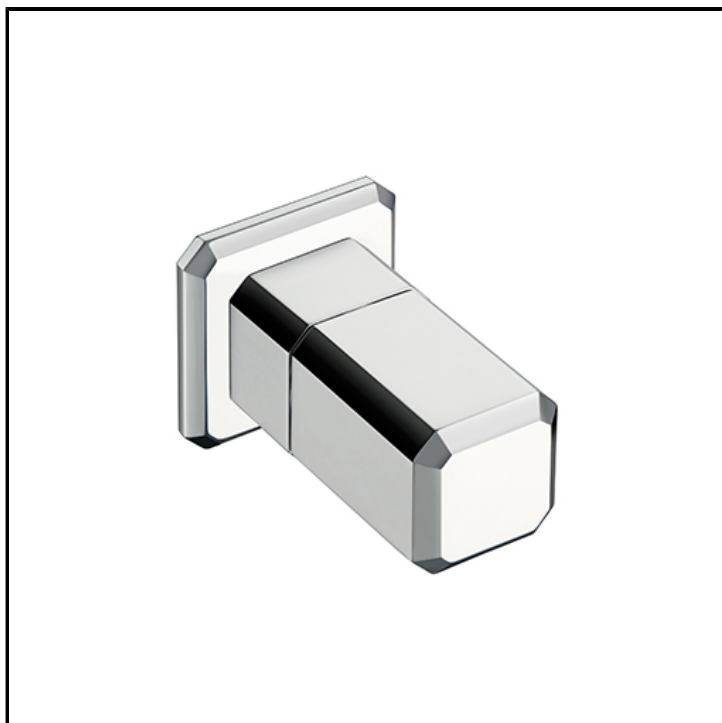

1/2" stopcock

## FINITURE

-  Chrome
-  Polished black chrome
-  Brushed black chrome
-  Polished metallic
-  Brushed metallic
-  Yellow gold oro
-  PVD polished rose gold
-  PVD brushed rose gold