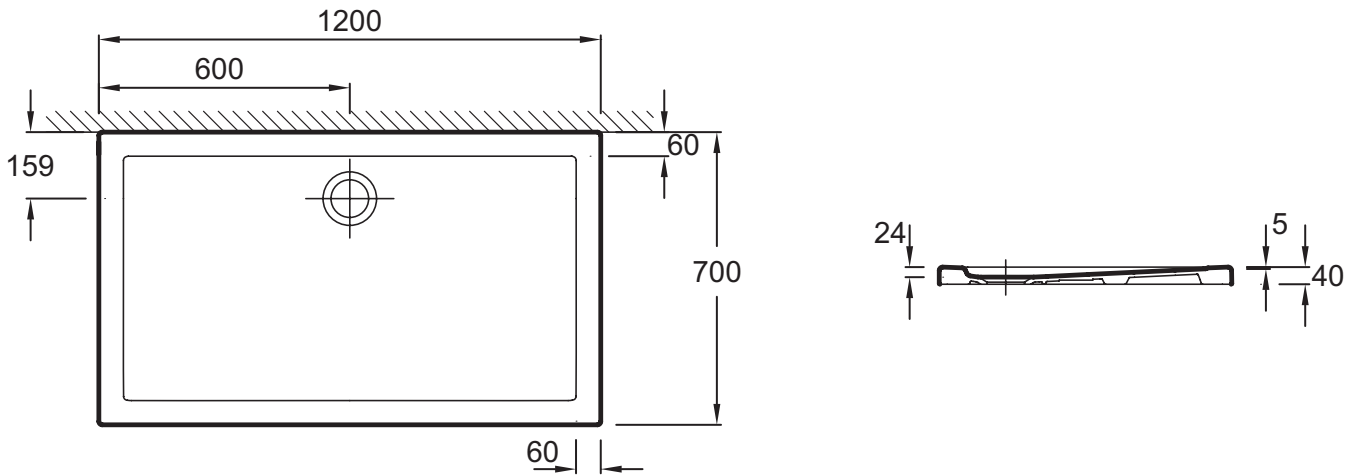

EN090

Collection: KYREO

Finish*:

00 - Blanc

Main features:

Features

- **DIMENSIONS:** 120 x 70 x 4 cm
- **MATERIAL:** Ceramic
- **SHAPE:** Rectangular
- **SURFACE PATTERN:** Smooth
- **WASTE SUPPLIED:** No
- **WEIGHT:** 32.4 kg
- **INSTALLATION TYPE:** Floorstanding or inset
- **WASTE DIAMETER:** 9
- **ADHERENCE:** PN6
- **10-year warranty**

Consumer benefits

- **STREAMLINED DESIGN AND ACCESSIBILITY:** Smooth, extra-slim shower tray 4 cm high
- **EXCEPTIONAL LONGEVITY:** Glazed enamel

Installation benefits

- **EASE OF INSTALLATION:** Ledge around tray allows for installation of any shower enclosure
- **2 INSTALLATION OPTIONS:** Floorstanding or inset, height 4 cm.

Technical drawing

Product Specification: Extra-slim shower tray 120x70 cm. EN090. Collection: KYREO. DIMENSIONS: 120 x 70 x 4 cm. WEIGHT: 32.4 kg. MATERIAL: Ceramic. INSTALLATION TYPE: Floorstanding or inset. SHAPE: Rectangular. WASTE DIAMETER: 9. SURFACE PATTERN: Smooth. ADHERENCE: PN6. WASTE SUPPLIED: No. 10-year warranty.