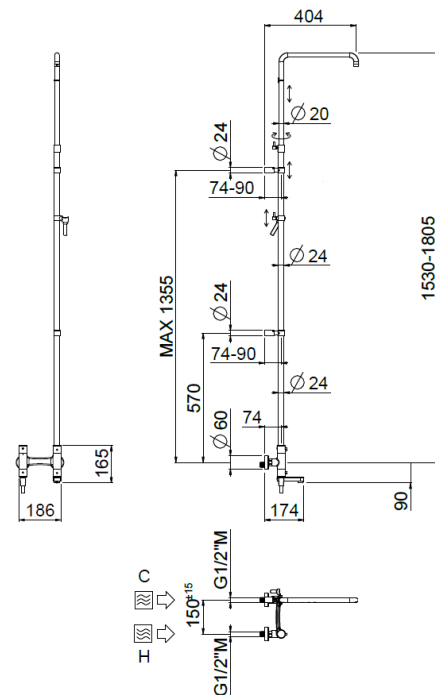

Così telescopic tub

Così telescopic tub single column
00-0780-CR

TECHNICAL INFORMATION

Bridge telescopic shower column including exposed thermostatic mixer with diverter and swinging bath spout, turning bar with adjustable mounting. Without shower and shower head. Smooth double anti-torsion PVC flexible hose, cm 150. CHROME

Flow rate:
x rubinetto

FEATURES

rain jet

central jet

side jet

double anti-torsion

adjustable telescopic shower column

Safe touch

Così adjustable spout

PICTURE

TECHNICAL DRAWING

SPARE PARTS

ORIC020
deviazione dx
right diverter

ORIC024
deviazione sx
left diverter

ORIC013
T°

FINISHINGS