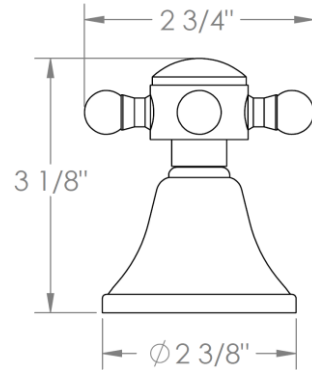

313-DT-__

Trim for Deck Mounted Valve

Requires SS-508-C, SS-508-H or SS-DD4 concealed rough

HANDLE TRIM OPTIONS

AX – LOS ANGELES

SW – SAN FRANCISCO

WW – BOSTON

Y2 – WILLIAMS