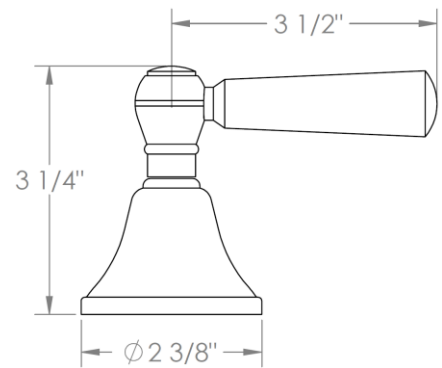

313-DT-__

Trim for Deck Mounted Valve

Requires SS-508-C, SS-508-H or SS-DD4 concealed rough

HANDLE TRIM OPTIONS

AX – LOS ANGELES

SW – SAN FRANCISCO

WW – BOSTON

Y2 – WILLIAMS