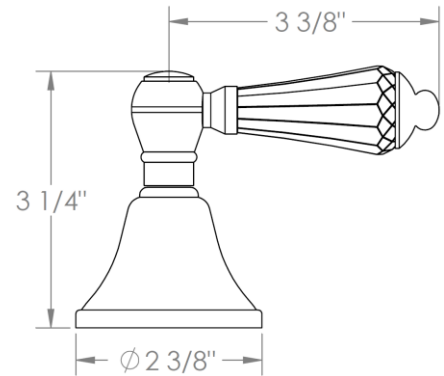

313-DT-__

Trim for Deck Mounted Valve

Requires SS-508-C, SS-508-H or SS-DD4 concealed rough

HANDLE TRIM OPTIONS

AX – LOS ANGELES

SW – SAN FRANCISCO

WW – BOSTON

Y2 – WILLIAMS