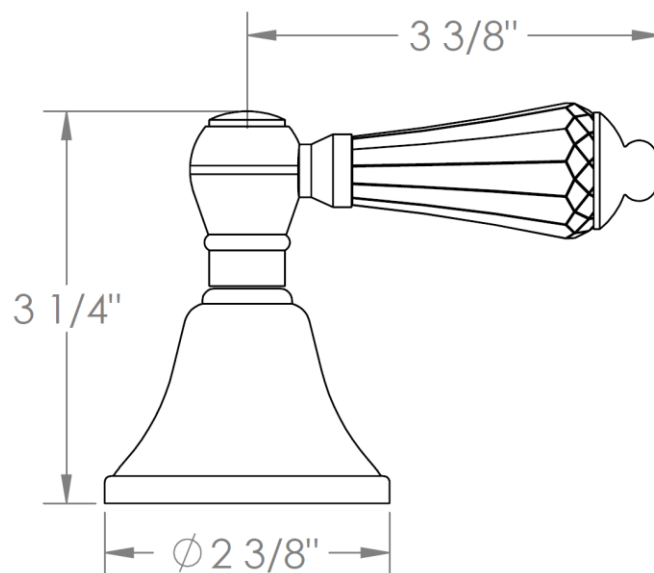

313-DT-__

Trim for Deck Mounted Valve

Requires SS-508-C, SS-508-H or SS-DD4 concealed rough

HANDLE TRIM OPTIONS

AX – LOS ANGELES

SW – SAN FRANCISCO

WW – BOSTON

Y2 – WILLIAMS