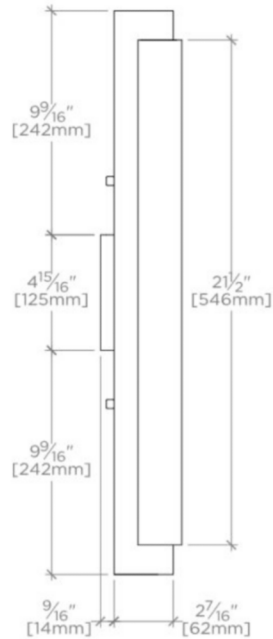

AXIL

AILT02

Axil Wall Mounted Bar Sconce with Etched Glass Shade

TECHNICAL DETAILS

Ambient / Task: Ambient
Bulb Type: Dedicated LED
Depth / Width: 5"
Height: 24"
Installation Type: Wall Mounted
Interior / Exterior Application: Interior Only
Junction Box Orientation: Vertical
Length: 4 3/8"
Light Direction: Omni-directional from Wall Surface
Number of Bulbs: One
Orientation: Any
Primary Material: Brass
Safety Warnings: ALWAYS DISCONNECT THE POWER BEFORE INSTALLING AND BEFORE CLEANING OR OTHER MAINTENANCE. CONSULT A QUALIFIED, LICENSED ELECTRICIAN TO ENSURE CORRECT BRANCH CIRCUIT CONDUCTOR
Shade Finish: White
Shade Material: Etched Blown Cased Glass
Shade Shape: Cylinder
Suggested Application: Bath, Entry, Kitchen, Laundry
Voltage: 120V
Wet / Dry: Damp or Dry

INSPIRATION

Contemporary elegance from simple geometric forms. Inspired by 1920s Art Deco styles, Axil offers even, flattering illumination.

CODES & STANDARDS

ETL

PRODUCT FEATURES

Proprietary design
Solid brass and glass
cETL Listed; 3000K, 90CRI, 1900Lms
Mounts vertically or horizontally
Dimmable LED fixture - 50,000 hours of life

AXIL

AILT02

Axil Wall Mounted Bar Sconce with Etched Glass Shade

TOP VIEW SCALE: 1/2"=1'-0"

MOUNTING PLATE SCALE: 3"=1'-0"

ISO VIEW SCALE: 1/2"=1'-0"

FRONT VIEW SCALE: 1/2"=1'-0"

SIDE VIEW SCALE: 1/2"=1'-0"