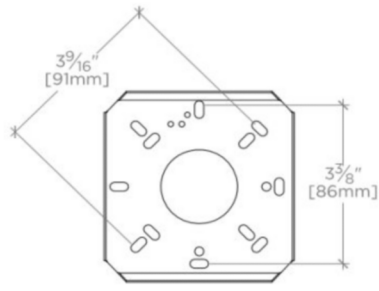

AXIL

AILT02

Axil Wall Mounted Bar Sconce with Etched Glass Shade

TECHNICAL DETAILS

Ambient / Task: Ambient
Bulb Type: Dedicated LED
Depth / Width: 5"
Height: 24"
Installation Type: Wall Mounted
Interior / Exterior Application: Interior Only
Junction Box Orientation: Vertical
Length: 4 3/8"
Light Direction: Omni-directional from Wall Surface
Number of Bulbs: One
Orientation: Any
Primary Material: Brass
Safety Warnings: ALWAYS DISCONNECT THE POWER BEFORE INSTALLING AND BEFORE CLEANING OR OTHER MAINTENANCE. CONSULT A QUALIFIED, LICENSED ELECTRICIAN TO ENSURE CORRECT BRANCH CIRCUIT CONDUCTOR
Shade Finish: White
Shade Material: Etched Blown Cased Glass
Shade Shape: Cylinder
Suggested Application: Bath, Entry, Kitchen, Laundry
Voltage: 120V
Wet / Dry: Damp or Dry

INSPIRATION

Contemporary elegance from simple geometric forms. Inspired by 1920s Art Deco styles, Axil offers even, flattering illumination.

CODES & STANDARDS

ETL

PRODUCT FEATURES

Proprietary design
Solid brass and glass
cETL Listed; 3000K, 90CRI, 1900Lms
Mounts vertically or horizontally
Dimmable LED fixture - 50,000 hours of life

AXIL

AILT02

Axil Wall Mounted Bar Sconce with Etched Glass Shade

TOP VIEW SCALE: 1/2"=1'-0"

MOUNTING PLATE SCALE: 3"=1'-0"

ISO VIEW SCALE: 1/2"=1'-0"

FRONT VIEW SCALE: 1/2"=1'-0"

SIDE VIEW SCALE: 1/2"=1'-0"