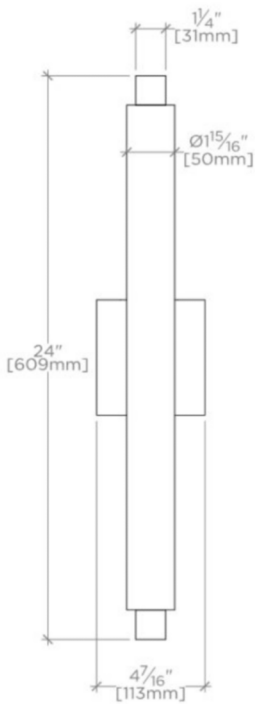

AXIL

AILT02

Axil Wall Mounted Bar Sconce with Etched Glass Shade

TECHNICAL DETAILS

Ambient / Task: Ambient
Bulb Type: Dedicated LED
Depth / Width: 5"
Height: 24"
Installation Type: Wall Mounted
Interior / Exterior Application: Interior Only
Junction Box Orientation: Vertical
Length: 4 3/8"
Light Direction: Omni-directional from Wall Surface
Number of Bulbs: One
Orientation: Any
Primary Material: Brass
Safety Warnings: ALWAYS DISCONNECT THE POWER BEFORE INSTALLING AND BEFORE CLEANING OR OTHER MAINTENANCE. CONSULT A QUALIFIED, LICENSED ELECTRICIAN TO ENSURE CORRECT BRANCH CIRCUIT CONDUCTOR
Shade Finish: White
Shade Material: Etched Blown Cased Glass
Shade Shape: Cylinder
Suggested Application: Bath, Entry, Kitchen, Laundry
Voltage: 120V
Wet / Dry: Damp or Dry

INSPIRATION

Contemporary elegance from simple geometric forms. Inspired by 1920s Art Deco styles, Axil offers even, flattering illumination.

CODES & STANDARDS

ETL

PRODUCT FEATURES

Proprietary design
Solid brass and glass
cETL Listed; 3000K, 90CRI, 1900Lms
Mounts vertically or horizontally
Dimmable LED fixture - 50,000 hours of life

AXIL

AILT02

Axil Wall Mounted Bar Sconce with Etched Glass Shade

TOP VIEW SCALE: 1/2"=1'-0"

MOUNTING PLATE SCALE: 3"=1'-0"

ISO VIEW SCALE: 1/2"=1'-0"

FRONT VIEW SCALE: 1/2"=1'-0"

SIDE VIEW SCALE: 1/2"=1'-0"