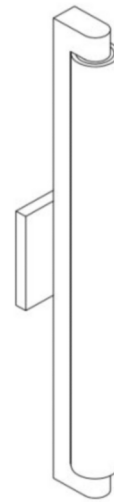

AXIL

AILT02

Axil Wall Mounted Bar Sconce with Etched Glass Shade

TECHNICAL DETAILS

Ambient / Task: Ambient
Bulb Type: Dedicated LED
Depth / Width: 5"
Height: 24"
Installation Type: Wall Mounted
Interior / Exterior Application: Interior Only
Junction Box Orientation: Vertical
Length: 4 3/8"
Light Direction: Omni-directional from Wall Surface
Number of Bulbs: One
Orientation: Any
Primary Material: Brass
Safety Warnings: ALWAYS DISCONNECT THE POWER BEFORE INSTALLING AND BEFORE CLEANING OR OTHER MAINTENANCE. CONSULT A QUALIFIED, LICENSED ELECTRICIAN TO ENSURE CORRECT BRANCH CIRCUIT CONDUCTOR
Shade Finish: White
Shade Material: Etched Blown Cased Glass
Shade Shape: Cylinder
Suggested Application: Bath, Entry, Kitchen, Laundry
Voltage: 120V
Wet / Dry: Damp or Dry

INSPIRATION

Contemporary elegance from simple geometric forms. Inspired by 1920s Art Deco styles, Axil offers even, flattering illumination.

CODES & STANDARDS

ETL

PRODUCT FEATURES

Proprietary design
Solid brass and glass
cETL Listed; 3000K, 90CRI, 1900Lms
Mounts vertically or horizontally
Dimmable LED fixture - 50,000 hours of life

AXIL

AILT02

Axil Wall Mounted Bar Sconce with Etched Glass Shade

TOP VIEW SCALE: 1/2"=1'-0"

MOUNTING PLATE SCALE: 3"=1'-0"

ISO VIEW SCALE: 1/2"=1'-0"

FRONT VIEW SCALE: 1/2"=1'-0"

SIDE VIEW SCALE: 1/2"=1'-0"