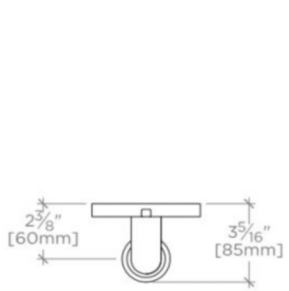

AXIL

AILT02

Axil Wall Mounted Bar Sconce with Etched Glass Shade

TECHNICAL DETAILS

Ambient / Task: Ambient
Bulb Type: Dedicated LED
Depth / Width: 5"
Height: 24"
Installation Type: Wall Mounted
Interior / Exterior Application: Interior Only
Junction Box Orientation: Vertical
Length: 4 3/8"
Light Direction: Omni-directional from Wall Surface
Number of Bulbs: One
Orientation: Any
Primary Material: Brass
Safety Warnings: ALWAYS DISCONNECT THE POWER BEFORE INSTALLING AND BEFORE CLEANING OR OTHER MAINTENANCE. CONSULT A QUALIFIED, LICENSED ELECTRICIAN TO ENSURE CORRECT BRANCH CIRCUIT CONDUCTOR
Shade Finish: White
Shade Material: Etched Blown Cased Glass
Shade Shape: Cylinder
Suggested Application: Bath, Entry, Kitchen, Laundry
Voltage: 120V
Wet / Dry: Damp or Dry

INSPIRATION

Contemporary elegance from simple geometric forms. Inspired by 1920s Art Deco styles, Axil offers even, flattering illumination.

CODES & STANDARDS

ETL

PRODUCT FEATURES

Proprietary design
Solid brass and glass
cETL Listed; 3000K, 90CRI, 1900Lms
Mounts vertically or horizontally
Dimmable LED fixture - 50,000 hours of life

AXIL

AILT02

Axil Wall Mounted Bar Sconce with Etched Glass Shade

TOP VIEW SCALE: 1/2"=1'-0"

MOUNTING PLATE SCALE: 3"=1'-0"

ISO VIEW SCALE: 1/2"=1'-0"

FRONT VIEW SCALE: 1/2"=1'-0"

SIDE VIEW SCALE: 1/2"=1'-0"