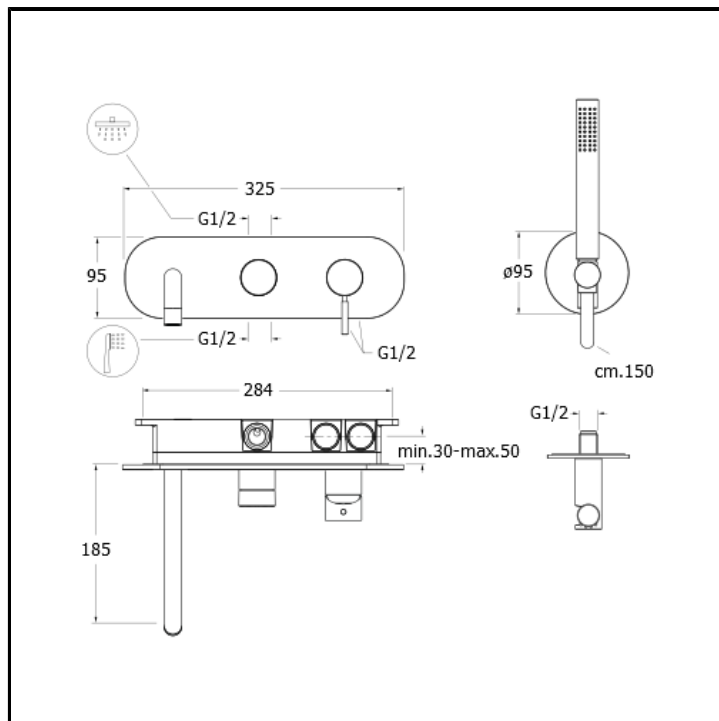

# CRIPM110

Complete concealed bath/shower mixer with 3 outlet diverter, anti-lime hand shower, LONG LIFE flexible hose and metal plate