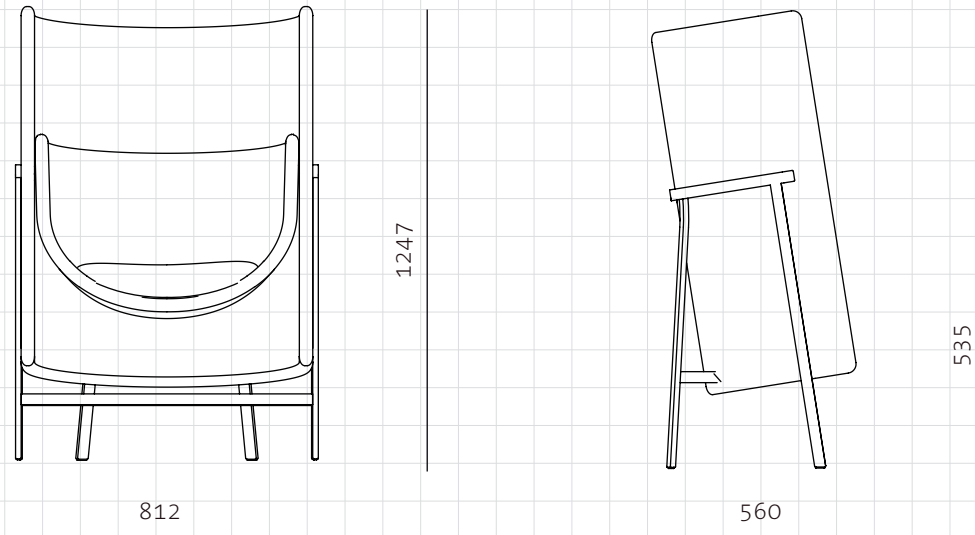

Kite Highback Chair-Narrow

CODE
DIMENSIONS

KT-S120-N
W812 x D560 x H1247mm
Seating height: 535mm

NET WEIGHT
ENVIRONMENT
MATERIALS

31.0 kg
Indoor
Powder coated steel frame, upholstered shell
*Please refer to website or contact your local representative for complete material swatches.

SHIPPING

Package	Assembled		
Package Qty	1 pcs/box		
Packaging	Measurement (mm)	Volume (cbm)	Gross Weight (kg)
FCL	W897 x D645 x H1352	0.78	42.23
LCL/AIR	W937 x D685 x H1442	0.93	49.69