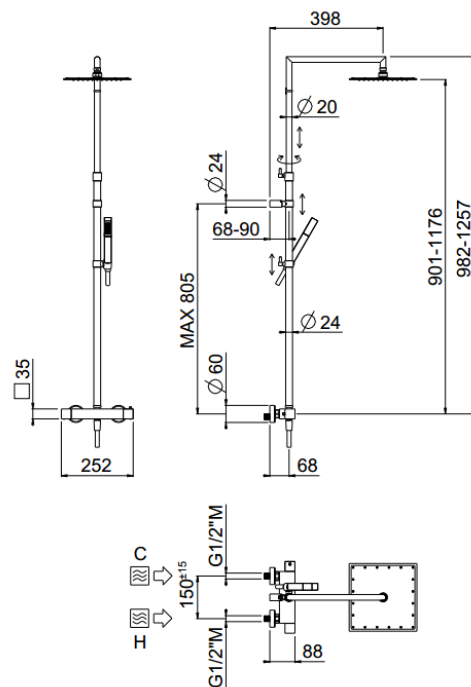

Extreme Square telescopic

Extreme Square telescopic, MySlim inspectable shower head
00-1224E-CR

TECHNICAL INFORMATION

Telescopic shower column including exposed thermostatic mixer with diverter, turning bar with adjustable mounting. Non-liming inspectable square ultra-thin shower head 300x300 in chromed stainless steel. ABS non-liming one jet square shower. Smooth double anti-torsion PVC flexible hose, cm 150. CHROME

adjustable
telescopic shower
column

double anti-
torsion

inspectable
square

TECHNICAL DRAWING

FINISHINGS