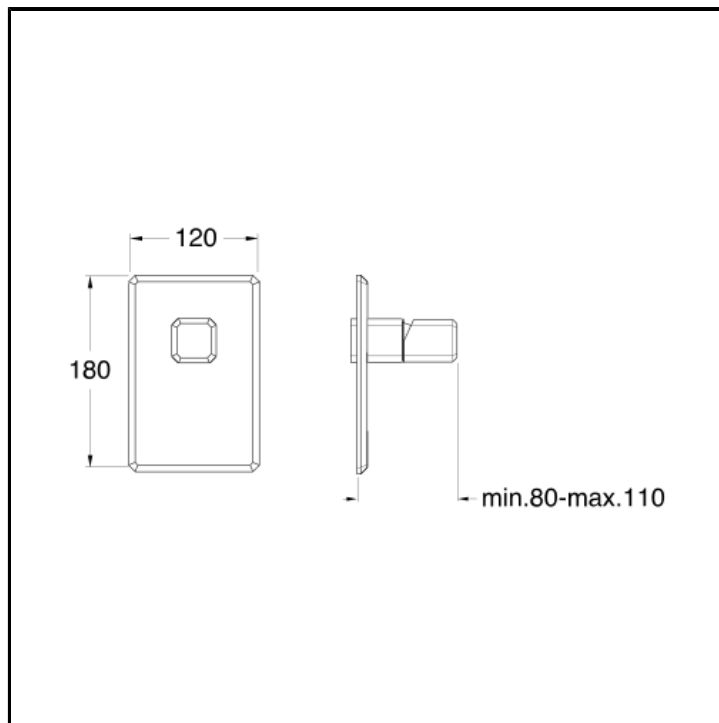

Shower mixer external parts for CRICS535 with metal plate

FINITURE

-  Chrome
-  Polished black chrome
-  Brushed black chrome
-  Polished metallic
-  Brushed metallic
-  Yellow gold oro
-  PVD polished rose gold
-  PVD brushed rose gold

CHARACTERISTICS

-

COMMAND

- Monocontrol

INSTALLATION

- Wall

TPOLOGY

-