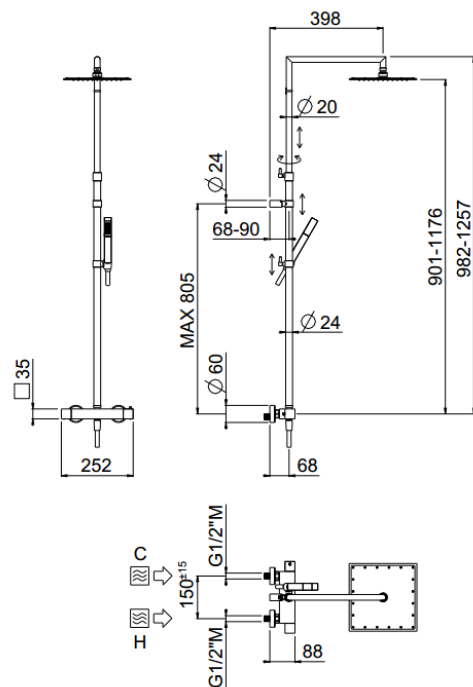

## TECHNICAL INFORMATION

Telescopic shower column including exposed mixer with diverter, turning bar with adjustable mounting. Non-liming inspectable square ultra-thin shower head 300x300 in chromed stainless steel. ABS non-liming one jet square shower. Smooth double anti-torsion PVC flexible hose, cm 150. CHROME

## FEATURES

Rain jet

Non-liming

adjustable  
telescopic shower  
column

double anti-  
torsion

inspectable  
square

## TECHNICAL DRAWING