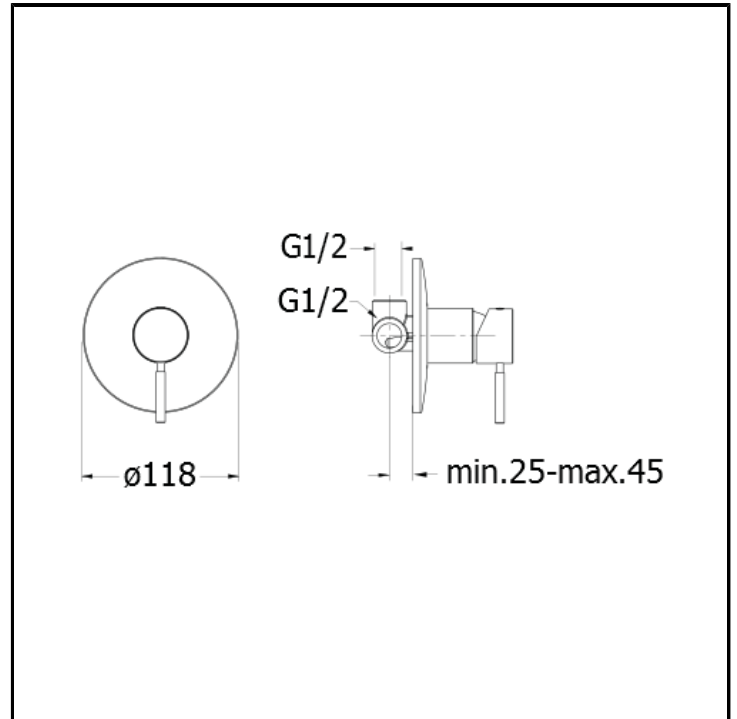

CRIPM118

Complete concealed shower mixer with metal plate

FINITURE

- White matt
- Chrome
- Black matt

CHARACTERISTICS

-

COMMAND

- Monocontrol