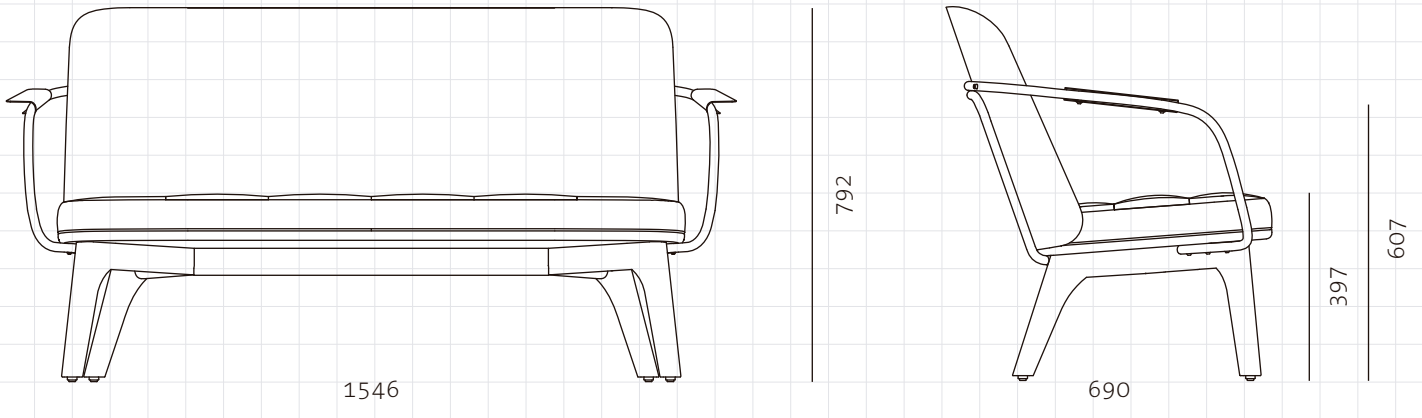

Utility Lounge Chair Two Seater

CODE

UT-S121

DIMENSIONS

W1546 x D690 x H792mm

NET WEIGHT

Seating height: 397mm

ENVIRONMENT

35.0 kg

MATERIALS

Indoor

Solid wood legs, Stainless steel brass finish/Steel black powder coated finish, Upholstery.

*Please refer to website or contact your local representative for complete material swatches.

SHIPPING

Package	Assembled		
Package Qty	1 pcs/box		
Packaging	Measurement (mm)	Volume (cbm)	Gross Weight (kg)
FCL	W1631 x D775 x H897	1.13	46.0
LCL/AIR	W1651 x D795 x H992	1.30	61.0