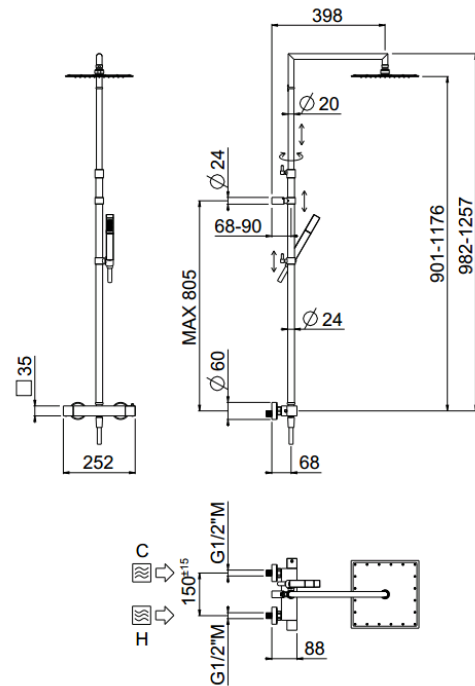

Extreme Square telescopic

Extreme Square telescopic, MySlim inspectable shower head
01-1226E-CR

TECHNICAL INFORMATION

Telescopic shower column including exposed mixer with diverter, turning bar with adjustable mounting. Non-liming inspectable square ultra-thin shower head 240x240 in chromed stainless steel. Brass non-liming inspectable one jet square shower. Smooth double anti-torsion PVC flexible hose, cm 150. CHROME

Flow rate:
x rubinetto

FEATURES

Rain jet

Non-liming

adjustable
telescopic shower
column

double anti-
torsion

inspectable
square

PICTURE

TECHNICAL DRAWING

SPARE PARTS

ORIC032
2 vie / ways

ORIC035
T°

FINISHINGS