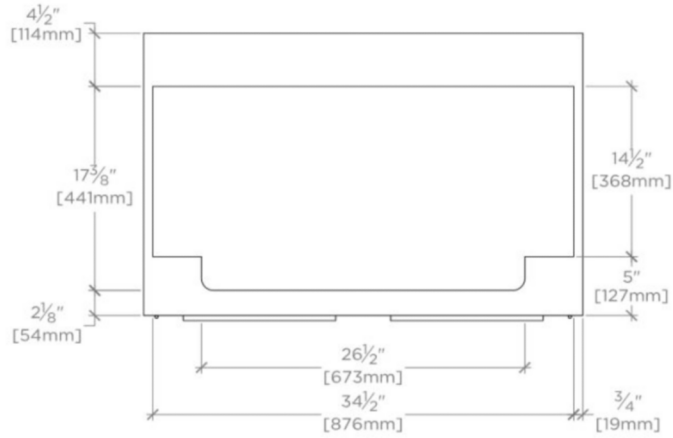

### TECHNICAL DETAILS

ADA Compliance: No  
Adjustable Levelers / Feet: N  
Fittings Hole Depth: 1 1/4"  
Fittings Hole Diameter: 1 3/8"  
Primary Material: Wood  
Rough-in Supply Height Recommended: 21"  
Rough-in Waste Height Recommended: 19"  
Sink Visibility: N

## BELDEN

999497

Belden Single Vanity with Mesh 36" x 24" x 21" x 33 1/4"

TOP VIEW

SCALE: 3/4"=1'-0"

FRONT VIEW

SCALE: 3/4"=1'-0"

SIDE VIEW

SCALE: 3/4"=1'-0"