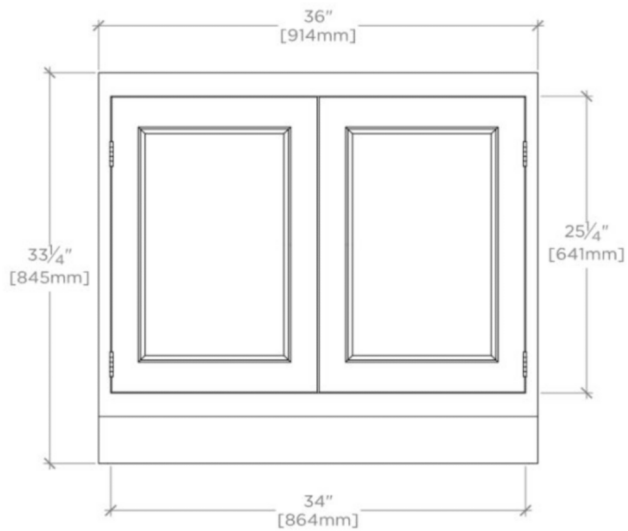

## BELDEN

999497

Belden Single Vanity with Mesh 36" x 24" x 21" x 33 1/4"

FILEDESCRIPTION

### TECHNICAL DETAILS

ADA Compliance: No  
Adjustable Levelers / Feet: N  
Fittings Hole Depth: 1 1/4"  
Fittings Hole Diameter: 1 3/8"  
Primary Material: Wood  
Rough-in Supply Height Recommended: 21"  
Rough-in Waste Height Recommended: 19"  
Sink Visibility: N

## BELDEN

999497

Belden Single Vanity with Mesh 36" x 24" x 21" x 33 1/4"

TOP VIEW

SCALE: 3/4"=1'-0"

FRONT VIEW

SCALE: 3/4"=1'-0"

SIDE VIEW

SCALE: 3/4"=1'-0"