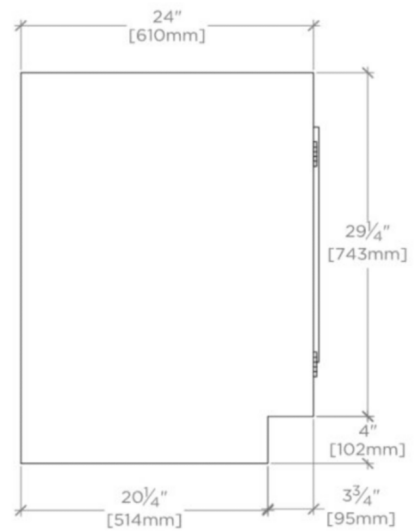

## BELDEN

999497

Belden Single Vanity with Mesh 36" x 24" x 21" x 33 1/4"

FILEDESCRIPTION

### TECHNICAL DETAILS

ADA Compliance: No  
Adjustable Levelers / Feet: N  
Fittings Hole Depth: 1 1/4"  
Fittings Hole Diameter: 1 3/8"  
Primary Material: Wood  
Rough-in Supply Height Recommended: 21"  
Rough-in Waste Height Recommended: 19"  
Sink Visibility: N

## BELDEN

999497

Belden Single Vanity with Mesh 36" x 24" x 21" x 33 1/4"

TOP VIEW

SCALE: 3/4"=1'-0"

FRONT VIEW

SCALE: 3/4"=1'-0"

SIDE VIEW

SCALE: 3/4"=1'-0"