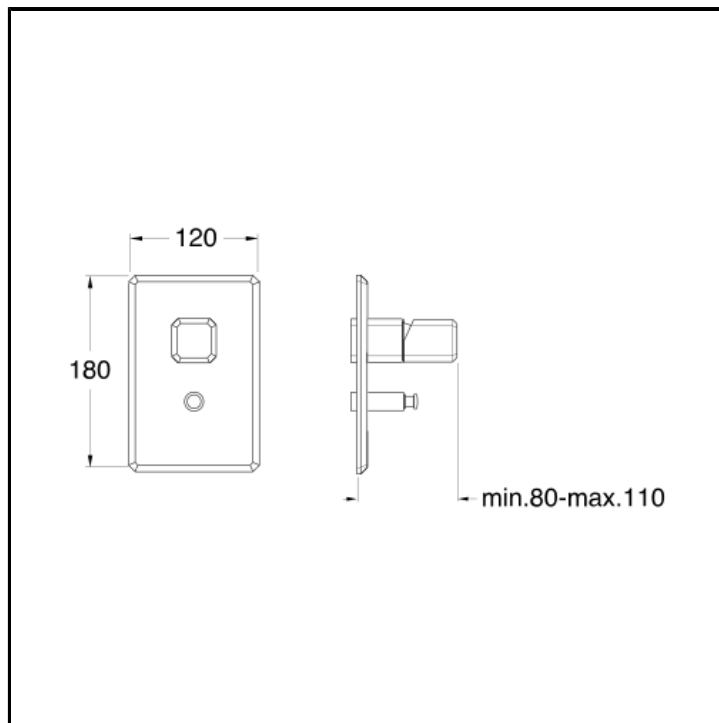

Bath/shower mixer external parts for CRICS535 with 2 outlet diverter and metal plate

FINITURE

-  Chrome
-  Polished black chrome
-  Brushed black chrome
-  Polished metallic
-  Brushed metallic
-  Yellow gold oro
-  PVD polished rose gold
-  PVD brushed rose gold

CHARACTERISTICS

-

COMMAND

- Monocontrol

INSTALLATION

- Wall

TPOLOGY

-
-