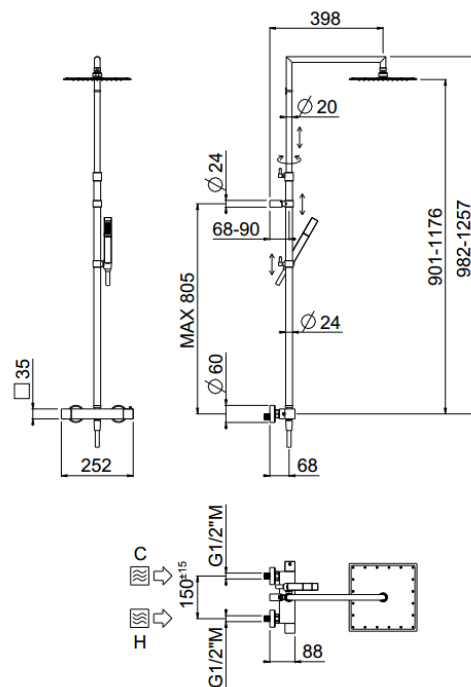

Extreme Square telescopic

Extreme Square telescopic, MySlim inspectable shower head
00-1226E-CR

TECHNICAL INFORMATION

Telescopic shower column including exposed thermostatic mixer with diverter, turning bar with adjustable mounting. Non-liming inspectable square ultra-thin shower head 240x240 in chromed stainless steel. Brass non-liming inspectable one jet square shower. Smooth double anti-torsion PVC flexible hose, cm 150. CHROME

Flow rate:
x rubinetto

PICTURE

SPARE PARTS

FEATURES

Rain jet

Non-liming

adjustable
telescopic shower
column

double anti-
torsion

inspectable
square

TECHNICAL DRAWING

FINISHINGS