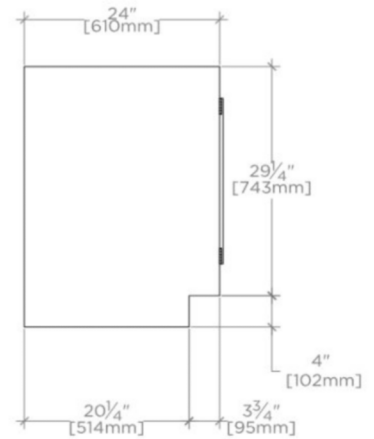

BELDEN

999498

Belden Double Vanity with Mesh 66" x 24" x 21" x 33 1/4"

FILEDESCRIPTION

TECHNICAL DETAILS

ADA Compliance: No
Adjustable Levelers / Feet: N
Fittings Hole Depth: 1 1/4"
Fittings Hole Diameter: 1 3/8"
Primary Material: Wood
Rough-in Supply Height Recommended: 21"
Rough-in Waste Height Recommended: 19"
Sink Visibility: N

Belden Double Vanity with Mesh 66" x 24" x 21" x 33 1/4"

TOP VIEW

SCALE: 1/2"=1'-0"

FRONT VIEW

SCALE: 1/2"=1'-0"

SIDE VIEW

SCALE: 1/2"=1'-0"