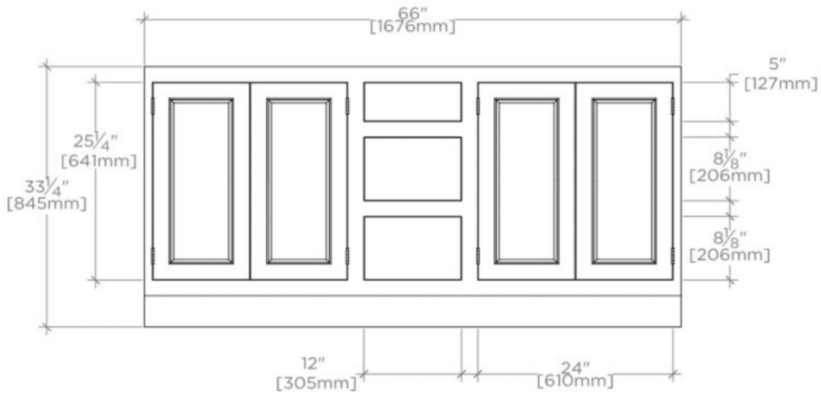

BELDEN

999498

Belden Double Vanity with Mesh 66" x 24" x 21" x 33 1/4"

FILEDESCRIPTION

TECHNICAL DETAILS

ADA Compliance: No
Adjustable Levelers / Feet: N
Fittings Hole Depth: 1 1/4"
Fittings Hole Diameter: 1 3/8"
Primary Material: Wood
Rough-in Supply Height Recommended: 21"
Rough-in Waste Height Recommended: 19"
Sink Visibility: N

Belden Double Vanity with Mesh 66" x 24" x 21" x 33 1/4"

TOP VIEW

SCALE: 1/2"=1'-0"

FRONT VIEW

SCALE: 1/2"=1'-0"

SIDE VIEW

SCALE: 1/2"=1'-0"