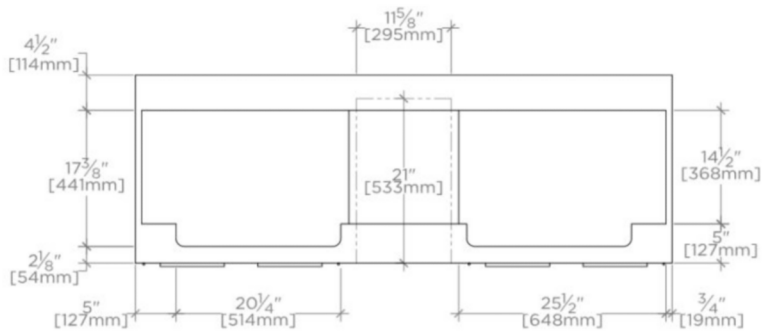

BELDEN

999498

Belden Double Vanity with Mesh 66" x 24" x 21" x 33 1/4"

FILEDESCRIPTION

TECHNICAL DETAILS

ADA Compliance: No
Adjustable Levelers / Feet: N
Fittings Hole Depth: 1 1/4"
Fittings Hole Diameter: 1 3/8"
Primary Material: Wood
Rough-in Supply Height Recommended: 21"
Rough-in Waste Height Recommended: 19"
Sink Visibility: N

Belden Double Vanity with Mesh 66" x 24" x 21" x 33 1/4"

TOP VIEW

SCALE: 1/2"=1'-0"

FRONT VIEW

SCALE: 1/2"=1'-0"

SIDE VIEW

SCALE: 1/2"=1'-0"