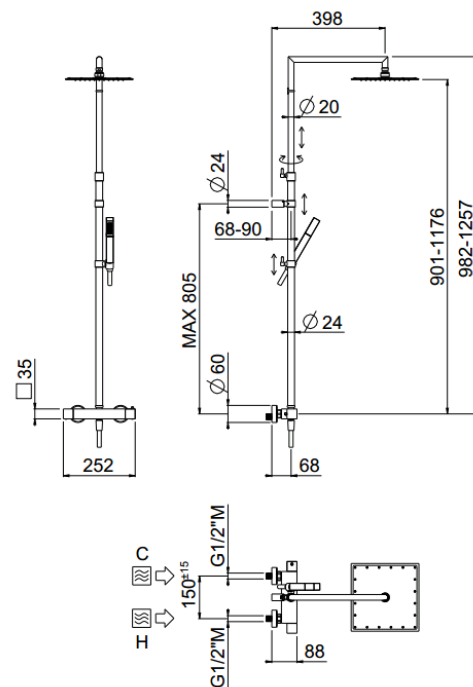

## TECHNICAL INFORMATION

Telescopic shower column including exposed mixer with diverter, turning bar with adjustable mounting. Non-liming inspectable square ultra-thin shower head 240x240 in chromed stainless steel. ABS non-liming one jet square shower. Smooth double anti-torsion PVC flexible hose, cm 150. CHROME

## FEATURES

Rain jet

Non-liming

adjustable  
telescopic shower  
column

double anti-  
torsion

inspectable  
square

## TECHNICAL DRAWING